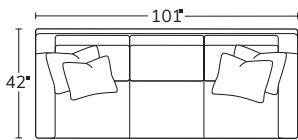

SERIES

CHARLES

Destined to be your favorite spot to relax, The Charles combines a cozy, deep seat with a plush high back. It's clean track arms fit any space.

OVERALL D42 H37 | INSIDE D22 | ARM W7 H25 | SEAT H19

Made to order, made to last, right here in the USA.

Number of 19" and 22" pillows represented in illustrations.
Kidney pillow shown in photo is extra.

SOFA
2301

SHORT SOFA
9301

LEFT SOFA RETURN
23LSR

RIGHT SOFA RETURN
23RSR

RIGHT ARM
CORNER CHAISE
23RCZ

Drawings are not to scale. All dimensions are approximate and subject to change.
*Arm width is 5"