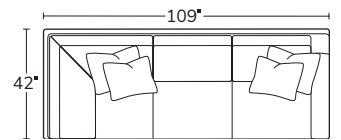

SERIES

CHARLES

Destined to be your favorite spot to relax, The Charles combines a cozy, deep seat with a plush high back. It's clean track arms fit any space.

OVERALL D42 H37 | INSIDE D22 | ARM W7 H25 | SEAT H19

Made to order, made to last, right here in the USA.

Number of 19" and 22" pillows represented in illustrations.
Kidney pillow shown in photo is extra.

SOFA
2301

SHORT SOFA
9301

LEFT SOFA RETURN
23LSR

RIGHT SOFA RETURN
23RSR

LEFT ARM SOFA
23LAS

RIGHT ARM SOFA
23RAS

LEFT ARM
LOVESEAT
23LAL

RIGHT ARM
LOVESEAT
23RAL

SQUARE
CORNER
23SC

ARMLESS SOFA
23AS

ARMLESS
LOVESEAT
23AL

ARMLESS
CHAIR
23AC

RIGHT ARM
CORNER CHAISE
23RCZ

Drawings are not to scale. All dimensions are approximate and subject to change.
*Arm width is 5"