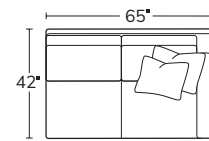

Made to order, made to last, right here in the USA.

Number of 19" and 22" pillows represented in illustrations.
Kidney pillow shown in photo is extra.

SOFA
2301

SHORT SOFA
9301

LEFT SOFA RETURN
23LSR

RIGHT SOFA RETURN
23RSR

LEFT ARM SOFA
23LAS

RIGHT ARM SOFA
23RAS

LEFT ARM
LOVESEAT
23LAL

RIGHT ARM
LOVESEAT
23RAL

SQUARE
CORNER
23SC

ARMLESS SOFA
23AS

ARMLESS
LOVESEAT
23AL

ARMLESS
CHAIR
23AC

RIGHT ARM
CORNER CHAISE
23RCZ

Drawings are not to scale. All dimensions are approximate and subject to change.
*Arm width is 5"