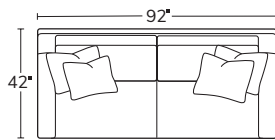

SERIES

CHARLES

Destined to be your favorite spot to relax, The Charles combines a cozy, deep seat with a plush high back. It's clean track arms fit any space.

OVERALL D42 H37 | INSIDE D22 | ARM W7 H25 | SEAT H19

Made to order, made to last, right here in the USA.

Number of 19" and 22" pillows represented in illustrations.
Kidney pillow shown in photo is extra.

SOFA
2301

SHORT SOFA
9301

LEFT SOFA RETURN
23LSR

RIGHT SOFA RETURN
23RSR

RIGHT ARM
CORNER CHAISE
23RCZ

Drawings are not to scale. All dimensions are approximate and subject to change.
*Arm width is 5"