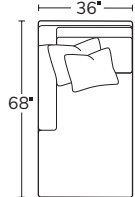

Made to order, made to last, right here in the USA.

Number of 19" and 22" pillows represented in illustrations.
Kidney pillow shown in photo is extra.

SOFA
2301

SHORT SOFA
9301

LEFT SOFA RETURN
23LSR

RIGHT SOFA RETURN
23RSR

LEFT ARM SOFA
23LAS

RIGHT ARM SOFA
23RAS

LEFT ARM
LOVESEAT
23LAL

RIGHT ARM
LOVESEAT
23RAL

SQUARE
CORNER
23SC

ARMLESS SOFA
23AS

ARMLESS
LOVESEAT
23AL

ARMLESS
CHAIR
23AC

CHAIR
3203*

CHAIR
AND A HALF
3204*

OTTOMAN
AND A HALF
232

OTTOMAN
32

WIDE CHAISE
1354

LEFT ARM
CHAISE
23LAZ

RIGHT ARM
CHAISE
23RAZ

LEFT ARM
CORNER CHAISE
23LCZ

RIGHT ARM
CORNER CHAISE
23RCZ

Drawings are not to scale. All dimensions are approximate and subject to change.
*Arm width is 5"