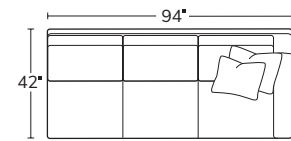

Made to order, made to last, right here in the USA.

Number of 19" and 22" pillows represented in illustrations.
Kidney pillow shown in photo is extra.

SOFA
2301

SHORT SOFA
9301

LEFT SOFA RETURN
23LSR

RIGHT SOFA RETURN
23RSR

LEFT ARM SOFA
23LAS

RIGHT ARM SOFA
23RAS

LEFT ARM
LOVESEAT
23LAL

RIGHT ARM
LOVESEAT
23RAL

SQUARE
CORNER
23SC

ARMLESS SOFA
23AS

ARMLESS
LOVESEAT
23AL

ARMLESS
CHAIR
23AC

RIGHT ARM
CORNER CHAISE
23RCZ

Drawings are not to scale. All dimensions are approximate and subject to change.
*Arm width is 5"