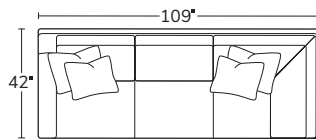

Made to order, made to last, right here in the USA.

Number of 19" and 22" pillows represented in illustrations.
Kidney pillow shown in photo is extra.

SOFA
2301

SHORT SOFA
9301

LEFT SOFA RETURN
23LSR

RIGHT SOFA RETURN
23RSR

LEFT ARM SOFA
23LAS

RIGHT ARM SOFA
23RAS

LEFT ARM
LOVESEAT
23LAL

RIGHT ARM
LOVESEAT
23RAL

SQUARE
CORNER
23SC

ARMLESS SOFA
23AS

ARMLESS
LOVESEAT
23AL

ARMLESS
CHAIR
23AC

RIGHT ARM
CORNER CHAISE
23RCZ

Drawings are not to scale. All dimensions are approximate and subject to change.
*Arm width is 5"