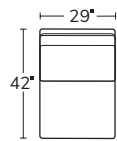

Made to order, made to last, right here in the USA.

Number of 19" and 22" pillows represented in illustrations.
Kidney pillow shown in photo is extra.

SOFA
2301

SHORT SOFA
9301

LEFT SOFA RETURN
23LSR

RIGHT SOFA RETURN
23RSR

LEFT ARM SOFA
23LAS

RIGHT ARM SOFA
23RAS

LEFT ARM
LOVESEAT
23LAL

RIGHT ARM
LOVESEAT
23RAL

SQUARE
CORNER
23SC

ARMLESS SOFA
23AS

ARMLESS
LOVESEAT
23AL

ARMLESS
CHAIR
23AC

CHAIR
3203*

CHAIR
AND A HALF
3204*

OTTOMAN
AND A HALF
232

OTTOMAN
32

WIDE CHAISE
1354

LEFT ARM
CHAISE
23LAZ

RIGHT ARM
CHAISE
23RAZ

LEFT ARM
CORNER CHAISE
23LCZ

RIGHT ARM
CORNER CHAISE
23RCZ

Drawings are not to scale. All dimensions are approximate and subject to change.
*Arm width is 5"