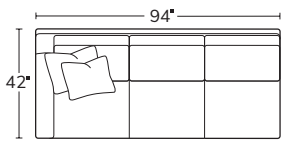

Made to order, made to last, right here in the USA.

Number of 19" and 22" pillows represented in illustrations.
Kidney pillow shown in photo is extra.

SOFA
2301

SHORT SOFA
9301

LEFT SOFA RETURN
23LSR

RIGHT SOFA RETURN
23RSR

LEFT ARM SOFA
23LAS

RIGHT ARM SOFA
23RAS

LEFT ARM
LOVESEAT
23LAL

RIGHT ARM
LOVESEAT
23RAL

SQUARE
CORNER
23SC

ARMLESS SOFA
23AS

ARMLESS
LOVESEAT
23AL

ARMLESS
CHAIR
23AC

RIGHT ARM
CORNER CHAISE
23RCZ

Drawings are not to scale. All dimensions are approximate and subject to change.
*Arm width is 5"