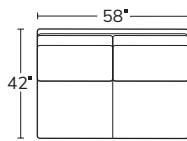

Made to order, made to last, right here in the USA.

Number of 19" and 22" pillows represented in illustrations.
Kidney pillow shown in photo is extra.

SOFA
2301

SHORT SOFA
9301

LEFT SOFA RETURN
23LSR

RIGHT SOFA RETURN
23RSR

LEFT ARM SOFA
23LAS

RIGHT ARM SOFA
23RAS

LEFT ARM
LOVESEAT
23LAL

RIGHT ARM
LOVESEAT
23RAL

SQUARE
CORNER
23SC

ARMLESS SOFA
23AS

ARMLESS
LOVESEAT
23AL

ARMLESS
CHAIR
23AC

CHAIR
3203*

CHAIR
AND A HALF
3204*

OTTOMAN
AND A HALF
232

OTTOMAN
32

WIDE CHAISE
1354

LEFT ARM
CHAISE
23LAZ

RIGHT ARM
CHAISE
23RAZ

LEFT ARM
CORNER CHAISE
23LCZ

RIGHT ARM
CORNER CHAISE
23RCZ

Drawings are not to scale. All dimensions are approximate and subject to change.
*Arm width is 5"