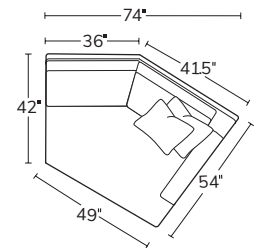

LEFT ARM SOFA
23LAS

RIGHT ARM SOFA
23RAS

LEFT ARM
LOVESEAT
23LAL

RIGHT ARM
LOVESEAT
23RAL

SQUARE
CORNER
23SC

ARMLESS SOFA
23AS

ARMLESS
LOVESEAT
23AL

ARMLESS
CHAIR
23AC

CHAIR
3203*

CHAIR
AND A HALF
3204*

OTTOMAN
AND A HALF
232

OTTOMAN
32

WIDE CHAISE
1354

LEFT ARM
CHAISE
23LAZ

RIGHT ARM
CHAISE
23RAZ

LEFT ARM
CORNER CHAISE
23LCZ

RIGHT ARM
CORNER CHAISE
23RCZ

Drawings are not to scale. All dimensions are approximate and subject to change.
*Arm width is 5"