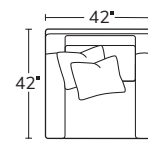

Made to order, made to last, right here in the USA.

Number of 19" and 22" pillows represented in illustrations.
Kidney pillow shown in photo is extra.

SOFA
2301

SHORT SOFA
9301

LEFT SOFA RETURN
23LSR

RIGHT SOFA RETURN
23RSR

LEFT ARM SOFA
23LAS

RIGHT ARM SOFA
23RAS

LEFT ARM
LOVESEAT
23LAL

RIGHT ARM
LOVESEAT
23RAL

SQUARE
CORNER
23SC

ARMLESS SOFA
23AS

ARMLESS
LOVESEAT
23AL

ARMLESS
CHAIR
23AC

CHAIR
3203*

CHAIR
AND A HALF
3204*

OTTOMAN
AND A HALF
232

OTTOMAN
32

WIDE CHAISE
1354

LEFT ARM
CHAISE
23LAZ

RIGHT ARM
CHAISE
23RAZ

LEFT ARM
CORNER CHAISE
23LCZ

RIGHT ARM
CORNER CHAISE
23RCZ

Drawings are not to scale. All dimensions are approximate and subject to change.
*Arm width is 5"