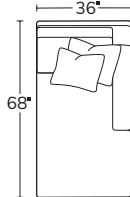

Made to order, made to last, right here in the USA.

Number of 19" and 22" pillows represented in illustrations.
Kidney pillow shown in photo is extra.

SOFA
2301

SHORT SOFA
9301

LEFT SOFA RETURN
23LSR

RIGHT SOFA RETURN
23RSR

LEFT ARM SOFA
23LAS

RIGHT ARM SOFA
23RAS

LEFT ARM
LOVESEAT
23LAL

RIGHT ARM
LOVESEAT
23RAL

SQUARE
CORNER
23SC

ARMLESS SOFA
23AS

ARMLESS
LOVESEAT
23AL

ARMLESS
CHAIR
23AC

CHAIR
3203*

CHAIR
AND A HALF
3204*

OTTOMAN
AND A HALF
232

OTTOMAN
32

WIDE CHAISE
1354

LEFT ARM
CHAISE
23LAZ

RIGHT ARM
CHAISE
23RAZ

LEFT ARM
CORNER CHAISE
23LCZ

RIGHT ARM
CORNER CHAISE
23RCZ

Drawings are not to scale. All dimensions are approximate and subject to change.
*Arm width is 5"