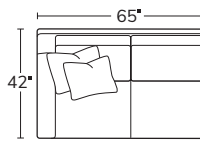

Made to order, made to last, right here in the USA.

Number of 19" and 22" pillows represented in illustrations.
Kidney pillow shown in photo is extra.

SOFA
2301

SHORT SOFA
9301

LEFT SOFA RETURN
23LSR

RIGHT SOFA RETURN
23RSR

LEFT ARM SOFA
23LAS

RIGHT ARM SOFA
23RAS

LEFT ARM
LOVESEAT
23LAL

RIGHT ARM
LOVESEAT
23RAL

SQUARE
CORNER
23SC

ARMLESS SOFA
23AS

ARMLESS
LOVESEAT
23AL

ARMLESS
CHAIR
23AC

RIGHT ARM
CORNER CHAISE
23RCZ

Drawings are not to scale. All dimensions are approximate and subject to change.
*Arm width is 5"