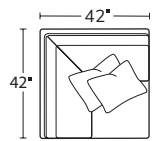

Made to order, made to last, right here in the USA.

Number of 19" and 22" pillows represented in illustrations.
Kidney pillow shown in photo is extra.

SOFA
2301

SHORT SOFA
9301

LEFT SOFA RETURN
23LSR

RIGHT SOFA RETURN
23RSR

LEFT ARM SOFA
23LAS

RIGHT ARM SOFA
23RAS

LEFT ARM
LOVESEAT
23LAL

RIGHT ARM
LOVESEAT
23RAL

SQUARE
CORNER
23SC

ARMLESS SOFA
23AS

ARMLESS
LOVESEAT
23AL

ARMLESS
CHAIR
23AC

RIGHT ARM
CORNER CHAISE
23RCZ

Drawings are not to scale. All dimensions are approximate and subject to change.
*Arm width is 5"