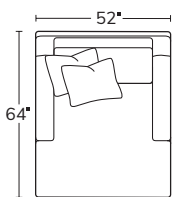

Made to order, made to last, right here in the USA.

Number of 19" and 22" pillows represented in illustrations.
Kidney pillow shown in photo is extra.

SOFA
2301

SHORT SOFA
9301

LEFT SOFA RETURN
23LSR

RIGHT SOFA RETURN
23RSR

LEFT ARM SOFA
23LAS

RIGHT ARM SOFA
23RAS

LEFT ARM
LOVESEAT
23LAL

RIGHT ARM
LOVESEAT
23RAL

SQUARE
CORNER
23SC

ARMLESS SOFA
23AS

ARMLESS
LOVESEAT
23AL

ARMLESS
CHAIR
23AC

CHAIR
3203*

CHAIR
AND A HALF
3204*

OTTOMAN
AND A HALF
232

OTTOMAN
32

WIDE CHAISE
1354

LEFT ARM
CHAISE
23LAZ

RIGHT ARM
CHAISE
23RAZ

LEFT ARM
CORNER CHAISE
23LCZ

RIGHT ARM
CORNER CHAISE
23RCZ

Drawings are not to scale. All dimensions are approximate and subject to change.
*Arm width is 5"