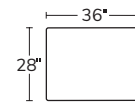

Made to order, made to last, right here in the USA.

Number of 19" and 22" pillows represented in illustrations.
Kidney pillow shown in photo is extra.

SOFA
2301

SHORT SOFA
9301

LEFT SOFA RETURN
23LSR

RIGHT SOFA RETURN
23RSR

LEFT ARM SOFA
23LAS

RIGHT ARM SOFA
23RAS

LEFT ARM
LOVESEAT
23LAL

RIGHT ARM
LOVESEAT
23RAL

SQUARE
CORNER
23SC

ARMLESS SOFA
23AS

ARMLESS
LOVESEAT
23AL

ARMLESS
CHAIR
23AC

CHAIR
3203*

CHAIR
AND A HALF
3204*

OTTOMAN
AND A HALF
232

OTTOMAN
32

WIDE CHAISE
1354

LEFT ARM
CHAISE
23LAZ

RIGHT ARM
CHAISE
23RAZ

LEFT ARM
CORNER CHAISE
23LCZ

RIGHT ARM
CORNER CHAISE
23RCZ

Drawings are not to scale. All dimensions are approximate and subject to change.
*Arm width is 5"