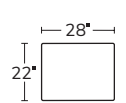

Made to order, made to last, right here in the USA.

Number of 19" and 22" pillows represented in illustrations.
Kidney pillow shown in photo is extra.

SOFA
2301

SHORT SOFA
9301

LEFT SOFA RETURN
23LSR

RIGHT SOFA RETURN
23RSR

LEFT ARM SOFA
23LAS

RIGHT ARM SOFA
23RAS

LEFT ARM
LOVESEAT
23LAL

RIGHT ARM
LOVESEAT
23RAL

SQUARE
CORNER
23SC

ARMLESS SOFA
23AS

ARMLESS
LOVESEAT
23AL

ARMLESS
CHAIR
23AC

CHAIR
3203*

CHAIR
AND A HALF
3204*

OTTOMAN
AND A HALF
232

OTTOMAN
32

WIDE CHAISE
1354

LEFT ARM
CHAISE
23LAZ

RIGHT ARM
CHAISE
23RAZ

LEFT ARM
CORNER CHAISE
23LCZ

RIGHT ARM
CORNER CHAISE
23RCZ

Drawings are not to scale. All dimensions are approximate and subject to change.
*Arm width is 5"