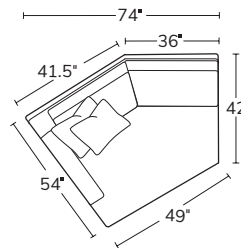

LEFT ARM SOFA
23LAS

RIGHT ARM SOFA
23RAS

LEFT ARM
LOVESEAT
23LAL

RIGHT ARM
LOVESEAT
23RAL

SQUARE
CORNER
23SC

ARMLESS SOFA
23AS

ARMLESS
LOVESEAT
23AL

ARMLESS
CHAIR
23AC

CHAIR
3203*

CHAIR
AND A HALF
3204*

OTTOMAN
AND A HALF
232

OTTOMAN
32

WIDE CHAISE
1354

LEFT ARM
CHAISE
23LAZ

RIGHT ARM
CHAISE
23RAZ

LEFT ARM
CORNER CHAISE
23LCZ

RIGHT ARM
CORNER CHAISE
23RCZ

Drawings are not to scale. All dimensions are approximate and subject to change.
*Arm width is 5"