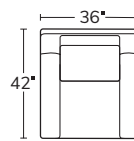

Made to order, made to last, right here in the USA.

Number of 19" and 22" pillows represented in illustrations.
Kidney pillow shown in photo is extra.

SOFA
2301

SHORT SOFA
9301

LEFT SOFA RETURN
23LSR

RIGHT SOFA RETURN
23RSR

LEFT ARM SOFA
23LAS

RIGHT ARM SOFA
23RAS

LEFT ARM
LOVESEAT
23LAL

RIGHT ARM
LOVESEAT
23RAL

SQUARE
CORNER
23SC

ARMLESS SOFA
23AS

ARMLESS
LOVESEAT
23AL

ARMLESS
CHAIR
23AC

CHAIR
3203*

CHAIR
AND A HALF
3204*

OTTOMAN
AND A HALF
232

OTTOMAN
32

WIDE CHAISE
1354

LEFT ARM
CHAISE
23LAZ

RIGHT ARM
CHAISE
23RAZ

LEFT ARM
CORNER CHAISE
23LCZ

RIGHT ARM
CORNER CHAISE
23RCZ

Drawings are not to scale. All dimensions are approximate and subject to change.
*Arm width is 5"