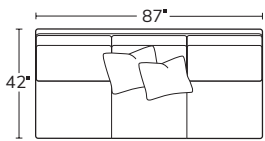

Made to order, made to last, right here in the USA.

Number of 19" and 22" pillows represented in illustrations.
Kidney pillow shown in photo is extra.

SOFA
2301

SHORT SOFA
9301

LEFT SOFA RETURN
23LSR

RIGHT SOFA RETURN
23RSR

LEFT ARM SOFA
23LAS

RIGHT ARM SOFA
23RAS

LEFT ARM
LOVESEAT
23LAL

RIGHT ARM
LOVESEAT
23RAL

SQUARE
CORNER
23SC

ARMLESS SOFA
23AS

ARMLESS
LOVESEAT
23AL

ARMLESS
CHAIR
23AC

RIGHT ARM
CORNER CHAISE
23RCZ

Drawings are not to scale. All dimensions are approximate and subject to change.
*Arm width is 5"