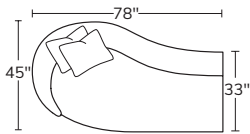

# ARIA

OVERALL D33-45 H30 | INSIDE D21-35 | ARM H25 | SEAT H17

Number of 19" pillows represented in illustration.

Blending elevated design with everyday comfort, the Aria is crafted for modern living. Its sculptural silhouette and spacious seat create lounge appeal, while bespoke styles let you tailor the piece to your space.

Made to order, made to last, right here in the USA.

LEFT SOFA  
1001L

RIGHT SOFA  
1001R

LEFT SHORT  
SOFA  
1005L

RIGHT SHORT  
SOFA  
1005R

CHAIR  
1003

OTTOMAN  
1010

LEFT ARM  
CUDDLE SOFA  
10LDS

RIGHT ARM  
CUDDLE SOFA  
10RDS

LEFT ARM  
CURVED SOFA  
10LCS

RIGHT ARM  
CURVED SOFA  
10RCS

CURVED CORNER  
10CC

LEFT ARM  
CUDDLE LOVESEAT  
10LDL

RIGHT ARM  
CUDDLE LOVESEAT  
10RDL

LEFT CUDDLE  
CHAISE  
10LDC

RIGHT CUDDLE  
CHAISE  
10RDC

REVERSE CORNER  
10RC

LEFT ARM  
LOVESEAT  
10LAL

RIGHT ARM  
LOVESEAT  
10RAL

LEFT  
BUMPER  
CHAISE  
10LBC

RIGHT  
BUMPER  
CHAISE  
10RBC

ARMLESS CHAIR  
10AC

Drawings are not to scale. All dimensions are approximate and subject to change.