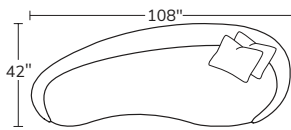

# ARIA

OVERALL D33-45 H30 | INSIDE D21-35 | ARM H25 | SEAT H17

Number of 19" pillows represented in illustration.

Blending elevated design with everyday comfort, the Aria is crafted for modern living. Its sculptural silhouette and spacious seat create lounge appeal, while bespoke styles let you tailor the piece to your space.

Made to order, made to last, right here in the USA.

LEFT SOFA  
1001L

RIGHT SOFA  
1001R

LEFT SHORT  
SOFA  
1005L

RIGHT SHORT  
SOFA  
1005R

CHAIR  
1003

OTTOMAN  
1010

LEFT ARM  
CUDDLE SOFA  
10LDS