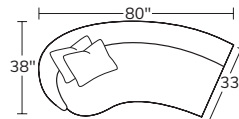

# ARIA

OVERALL D33-45 H30 | INSIDE D21-35 | ARM H25 | SEAT H17

Number of 19" pillows represented in illustration.

Blending elevated design with everyday comfort, the Aria is crafted for modern living. Its sculptural silhouette and spacious seat create lounge appeal, while bespoke styles let you tailor the piece to your space.

Made to order, made to last, right here in the USA.

LEFT SOFA  
1001L

RIGHT SOFA  
1001R

LEFT SHORT  
SOFA  
1005L

RIGHT SHORT  
SOFA  
1005R

CHAIR  
1003

OTTOMAN  
1010

LEFT ARM  
CUDDLE SOFA  
10LDS

RIGHT ARM  
CUDDLE SOFA  
10RDS

LEFT ARM  
CURVED SOFA  
10LCS

RIGHT ARM  
CURVED SOFA  
10RCS

CURVED CORNER  
10CC

LEFT ARM  
CUDDLE LOVESEAT  
10LDL

RIGHT ARM  
CUDDLE LOVESEAT  
10RDL

LEFT CUDDLE  
CHAISE  
10LDC

RIGHT CUDDLE  
CHAISE  
10RDC

REVERSE CORNER  
10RC

LEFT ARM  
LOVESEAT  
10LAL

RIGHT ARM  
LOVESEAT  
10RAL

LEFT  
BUMPER  
CHAISE  
10LBC

RIGHT  
BUMPER  
CHAISE  
10RBC

ARMLESS CHAIR  
10AC

Drawings are not to scale. All dimensions are approximate and subject to change.