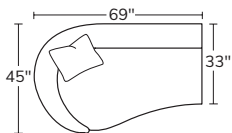

# ARIA

OVERALL D33-45 H30 | INSIDE D21-35 | ARM H25 | SEAT H17

Number of 19" pillows represented in illustration.

Blending elevated design with everyday comfort, the Aria is crafted for modern living. Its sculptural silhouette and spacious seat create lounge appeal, while bespoke styles let you tailor the piece to your space.

RIGHT ARM  
CUDDLE SOFA  
10RDS

LEFT ARM  
CURVED SOFA  
10LCS

RIGHT ARM  
CURVED SOFA  
10RCS

CURVED CORNER  
10CC

LEFT ARM  
CUDDLE LOVESEAT  
10LDL

RIGHT ARM  
CUDDLE LOVESEAT  
10RDL

LEFT CUDDLE  
CHAISE  
10LDC

RIGHT CUDDLE  
CHAISE  
10RDC

REVERSE CORNER  
10RC

LEFT ARM  
LOVESEAT  
10LAL

RIGHT ARM  
LOVESEAT  
10RAL

LEFT  
BUMPER  
CHAISE  
10LBC

RIGHT  
BUMPER  
CHAISE  
10RBC

ARMLESS CHAIR  
10AC

Drawings are not to scale. All dimensions are approximate and subject to change.