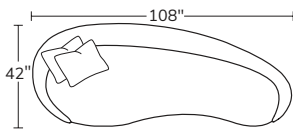

SERIES

ARIA

OVERALL D33-45 H30 | INSIDE D21-35 | ARM H25 | SEAT H17

Number of 19" pillows represented in illustration.

Blending elevated design with everyday comfort, the Aria is crafted for modern living. Its sculptural silhouette and spacious seat create lounge appeal, while bespoke styles let you tailor the piece to your space.

Made to order, made to last, right here in the USA.

LEFT SOFA
1001L