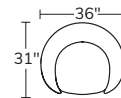

# ARIA

OVERALL D33-45 H30 | INSIDE D21-35 | ARM H25 | SEAT H17

Number of 19" pillows represented in illustration.

Blending elevated design with everyday comfort, the Aria is crafted for modern living. Its sculptural silhouette and spacious seat create lounge appeal, while bespoke styles let you tailor the piece to your space.

Made to order, made to last, right here in the USA.

LEFT SOFA  
1001L

RIGHT SOFA  
1001R

LEFT SHORT  
SOFA  
1005L

RIGHT SHORT  
SOFA  
1005R

CHAIR  
1003

OTTOMAN  
1010

LEFT ARM  
CUDDLE SOFA  
10LDS