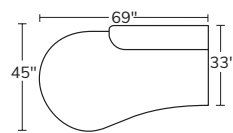

# ARIA

OVERALL D33-45 H30 | INSIDE D21-35 | ARM H25 | SEAT H17

Number of 19" pillows represented in illustration.

Blending elevated design with everyday comfort, the Aria is crafted for modern living. Its sculptural silhouette and spacious seat create lounge appeal, while bespoke styles let you tailor the piece to your space.

RIGHT ARM  
CUDDLE SOFA  
10RDS

LEFT ARM  
CURVED SOFA  
10LCS

RIGHT ARM  
CURVED SOFA  
10RCS

CURVED CORNER  
10CC

LEFT ARM  
CUDDLE LOVESEAT  
10LDL

RIGHT ARM  
CUDDLE LOVESEAT  
10RDL

LEFT CUDDLE  
CHAISE  
10LDC

RIGHT CUDDLE  
CHAISE  
10RDC

REVERSE CORNER  
10RC

LEFT ARM  
LOVESEAT  
10LAL

RIGHT ARM  
LOVESEAT  
10RAL

LEFT  
BUMPER  
CHAISE  
10LBC

RIGHT  
BUMPER  
CHAISE  
10RBC

ARMLESS CHAIR  
10AC

Drawings are not to scale. All dimensions are approximate and subject to change.