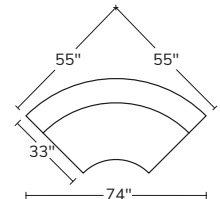

# ARIA

OVERALL D33-45 H30 | INSIDE D21-35 | ARM H25 | SEAT H17

Number of 19" pillows represented in illustration.

Blending elevated design with everyday comfort, the Aria is crafted for modern living. Its sculptural silhouette and spacious seat create lounge appeal, while bespoke styles let you tailor the piece to your space.

Made to order, made to last, right here in the USA.

LEFT SOFA  
1001L

RIGHT SOFA  
1001R

LEFT SHORT  
SOFA  
1005L

RIGHT SHORT  
SOFA  
1005R

CHAIR  
1003

OTTOMAN  
1010

LEFT ARM  
CUDDLE SOFA  
10LDS

RIGHT ARM  
CUDDLE SOFA  
10RDS

LEFT ARM  
CURVED SOFA  
10LCS

RIGHT ARM  
CURVED SOFA  
10RCS

CURVED CORNER  
10CC

LEFT ARM  
CUDDLE LOVESEAT  
10LDL

RIGHT ARM  
CUDDLE LOVESEAT  
10RDL

LEFT CUDDLE  
CHAISE  
10LDC

RIGHT CUDDLE  
CHAISE  
10RDC

REVERSE CORNER  
10RC

LEFT ARM  
LOVESEAT  
10LAL

RIGHT ARM  
LOVESEAT  
10RAL

LEFT  
BUMPER  
CHAISE  
10LBC

RIGHT  
BUMPER  
CHAISE  
10RBC

ARMLESS CHAIR  
10AC

Drawings are not to scale. All dimensions are approximate and subject to change.