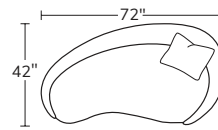

# ARIA

OVERALL D33-45 H30 | INSIDE D21-35 | ARM H25 | SEAT H17

Number of 19" pillows represented in illustration.

Blending elevated design with everyday comfort, the Aria is crafted for modern living. Its sculptural silhouette and spacious seat create lounge appeal, while bespoke styles let you tailor the piece to your space.

Made to order, made to last, right here in the USA.

LEFT SOFA  
1001L

RIGHT SOFA  
1001R

LEFT SHORT  
SOFA  
1005L

RIGHT SHORT  
SOFA  
1005R

CHAIR  
1003

OTTOMAN  
1010

LEFT ARM  
CUDDLE SOFA  
10LDS

RIGHT ARM  
CUDDLE SOFA  
10RDS

LEFT ARM  
CURVED SOFA  
10LCS

RIGHT ARM  
CURVED SOFA  
10RCS

CURVED CORNER  
10CC

LEFT ARM  
CUDDLE LOVESEAT  
10LDL

RIGHT ARM  
CUDDLE LOVESEAT  
10RDL

LEFT CUDDLE  
CHAISE  
10LDC

RIGHT CUDDLE  
CHAISE  
10RDC

REVERSE CORNER  
10RC

LEFT ARM  
LOVESEAT  
10LAL

RIGHT ARM  
LOVESEAT  
10RAL

LEFT  
BUMPER  
CHAISE  
10LBC

RIGHT  
BUMPER  
CHAISE  
10RBC

ARMLESS CHAIR  
10AC

Drawings are not to scale. All dimensions are approximate and subject to change.