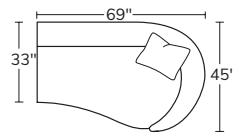

# ARIA

OVERALL D33-45 H30 | INSIDE D21-35 | ARM H25 | SEAT H17

Number of 19" pillows represented in illustration.

Blending elevated design with everyday comfort, the Aria is crafted for modern living. Its sculptural silhouette and spacious seat create lounge appeal, while bespoke styles let you tailor the piece to your space.

Made to order, made to last, right here in the USA.

LEFT SOFA  
1001L

RIGHT SOFA  
1001R

LEFT SHORT  
SOFA  
1005L

RIGHT SHORT  
SOFA  
1005R

CHAIR  
1003

OTTOMAN  
1010

LEFT ARM  
CUDDLE SOFA  
10LDS

RIGHT ARM  
CUDDLE SOFA  
10RDS

LEFT ARM  
CURVED SOFA  
10LCS

RIGHT ARM  
CURVED SOFA  
10RCS

CURVED CORNER  
10CC

LEFT ARM  
CUDDLE LOVESEAT  
10LDL

RIGHT ARM  
CUDDLE LOVESEAT  
10RDL

LEFT CUDDLE  
CHAISE  
10LDC

RIGHT CUDDLE  
CHAISE  
10RDC

REVERSE CORNER  
10RC

LEFT ARM  
LOVESEAT  
10LAL

RIGHT ARM  
LOVESEAT  
10RAL

LEFT  
BUMPER  
CHAISE  
10LBC

RIGHT  
BUMPER  
CHAISE  
10RBC

ARMLESS CHAIR  
10AC

Drawings are not to scale. All dimensions are approximate and subject to change.