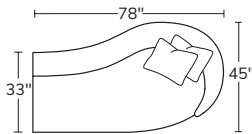

# ARIA

OVERALL D33-45 H30 | INSIDE D21-35 | ARM H25 | SEAT H17

Number of 19" pillows represented in illustration.

Blending elevated design with everyday comfort, the Aria is crafted for modern living. Its sculptural silhouette and spacious seat create lounge appeal, while bespoke styles let you tailor the piece to your space.

Made to order, made to last, right here in the USA.

LEFT SOFA  
1001L

RIGHT SOFA  
1001R

LEFT SHORT  
SOFA  
1005L

RIGHT SHORT  
SOFA  
1005R

CHAIR  
1003

OTTOMAN  
1010

LEFT ARM  
CUDDLE SOFA  
10LDS

RIGHT ARM  
CUDDLE SOFA  
10RDS

LEFT ARM  
CURVED SOFA  
10LCS

RIGHT ARM  
CURVED SOFA  
10RCS

CURVED CORNER  
10CC

LEFT ARM  
CUDDLE LOVESEAT  
10LDL

RIGHT ARM  
CUDDLE LOVESEAT  
10RDL

LEFT CUDDLE  
CHAISE  
10LDC

RIGHT CUDDLE  
CHAISE  
10RDC

REVERSE CORNER  
10RC

LEFT ARM  
LOVESEAT  
10LAL

RIGHT ARM  
LOVESEAT  
10RAL

LEFT  
BUMPER  
CHAISE  
10LBC

RIGHT  
BUMPER  
CHAISE  
10RBC

ARMLESS CHAIR  
10AC

Drawings are not to scale. All dimensions are approximate and subject to change.