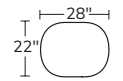

# ARIA

OVERALL D33-45 H30 | INSIDE D21-35 | ARM H25 | SEAT H17

Number of 19" pillows represented in illustration.

Blending elevated design with everyday comfort, the Aria is crafted for modern living. Its sculptural silhouette and spacious seat create lounge appeal, while bespoke styles let you tailor the piece to your space.

Made to order, made to last, right here in the USA.

LEFT SOFA  
1001L

RIGHT SOFA  
1001R

LEFT SHORT  
SOFA  
1005L

RIGHT SHORT  
SOFA  
1005R

CHAIR  
1003

OTTOMAN  
1010

LEFT ARM  
CUDDLE SOFA  
10LDS