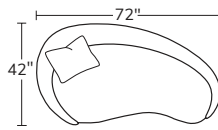

# ARIA

OVERALL D33-45 H30 | INSIDE D21-35 | ARM H25 | SEAT H17

Number of 19" pillows represented in illustration.

Blending elevated design with everyday comfort, the Aria is crafted for modern living. Its sculptural silhouette and spacious seat create lounge appeal, while bespoke styles let you tailor the piece to your space.

Made to order, made to last, right here in the USA.

LEFT SOFA  
1001L

RIGHT SOFA  
1001R

LEFT SHORT  
SOFA  
1005L

RIGHT SHORT  
SOFA  
1005R

CHAIR  
1003

OTTOMAN  
1010

LEFT ARM  
CUDDLE SOFA  
10LDS

RIGHT CUDDLE  
CHAISE  
10RDC

REVERSE CORNER  
10RC

LEFT ARM  
LOVESEAT  
10LAL

RIGHT ARM  
LOVESEAT  
10RAL

LEFT  
BUMPER  
CHAISE  
10LBC

RIGHT  
BUMPER  
CHAISE  
10RBC

ARMLESS CHAIR  
10AC

Drawings are not to scale. All dimensions are approximate and subject to change.