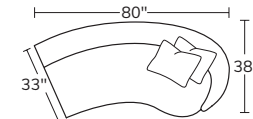

# ARIA

OVERALL D33-45 H30 | INSIDE D21-35 | ARM H25 | SEAT H17

Number of 19" pillows represented in illustration.

Blending elevated design with everyday comfort, the Aria is crafted for modern living. Its sculptural silhouette and spacious seat create lounge appeal, while bespoke styles let you tailor the piece to your space.

Made to order, made to last, right here in the USA.

LEFT SOFA  
1001L

RIGHT SOFA  
1001R

LEFT SHORT  
SOFA  
1005L

RIGHT SHORT  
SOFA  
1005R

CHAIR  
1003

OTTOMAN  
1010

LEFT ARM  
CUDDLE SOFA  
10LDS

RIGHT ARM  
CUDDLE SOFA  
10RDS

LEFT ARM  
CURVED SOFA  
10LCS

RIGHT ARM  
CURVED SOFA  
10RCS

CURVED CORNER  
10CC

LEFT ARM  
CUDDLE LOVESEAT  
10LDL

RIGHT ARM  
CUDDLE LOVESEAT  
10RDL

LEFT CUDDLE  
CHAISE  
10LDC

RIGHT CUDDLE  
CHAISE  
10RDC

REVERSE CORNER  
10RC

LEFT ARM  
LOVESEAT  
10LAL

RIGHT ARM  
LOVESEAT  
10RAL

LEFT  
BUMPER  
CHAISE  
10LBC

RIGHT  
BUMPER  
CHAISE  
10RBC

ARMLESS CHAIR  
10AC

Drawings are not to scale. All dimensions are approximate and subject to change.