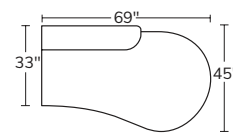

# ARIA

OVERALL D33-45 H30 | INSIDE D21-35 | ARM H25 | SEAT H17

Number of 19" pillows represented in illustration.

Blending elevated design with everyday comfort, the Aria is crafted for modern living. Its sculptural silhouette and spacious seat create lounge appeal, while bespoke styles let you tailor the piece to your space.

RIGHT ARM  
CUDDLE SOFA  
10RDS

LEFT ARM  
CURVED SOFA  
10LCS

RIGHT ARM  
CURVED SOFA  
10RCS

CURVED CORNER  
10CC

LEFT ARM  
CUDDLE LOVESEAT  
10LDL

RIGHT ARM  
CUDDLE LOVESEAT  
10RDL

LEFT CUDDLE  
CHAISE  
10LDC

RIGHT CUDDLE  
CHAISE  
10RDC

REVERSE CORNER  
10RC

LEFT ARM  
LOVESEAT  
10LAL

RIGHT ARM  
LOVESEAT  
10RAL

LEFT  
BUMPER  
CHAISE  
10LBC

RIGHT  
BUMPER  
CHAISE  
10RBC

ARMLESS CHAIR  
10AC

Drawings are not to scale. All dimensions are approximate and subject to change.