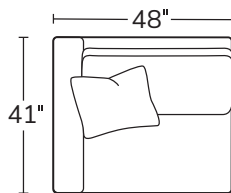

Made to order, made to last, right here in the USA.

OVERALL D 41 H 36 | INSIDE D 23 | ARM W 8 H 26 | SEAT H 18

Number of 22" pillows represented in illustrations

SOFA
9131

SHORT SOFA
9135

CHAIR
9133

SQUARE CORNER
91SC

LEFT ARM SOFA
91LAS

RIGHT ARM SOFA
91RAS

ARMLESS SOFA
91AS

ARMLESS CHAIR
91AC

LEFT ARM CHAISE
91LAZ

RIGHT ARM CHAISE
91RAZ

LEFT ARM CHAIR
91LAC

RIGHT ARM CHAIR
91RAC

OTTOMAN
91OT

Drawings are not to scale. All dimensions are approximate and subject to change.

MASSOUDFURNITURE.COM

MASSOUD