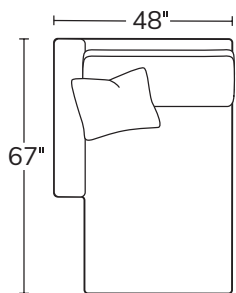

Made to order, made to last, right here in the USA.

OVERALL D 41 H 36 | INSIDE D 23 | ARM W 8 H 26 | SEAT H 18

Number of 22" pillows represented in illustrations

SOFA
9131

SHORT SOFA
9135

CHAIR
9133

SQUARE CORNER
91SC

LEFT ARM SOFA
91LAS

RIGHT ARM SOFA
91RAS

ARMLESS SOFA
91AS

ARMLESS CHAIR
91AC

LEFT ARM CHAISE
91LAZ

RIGHT ARM CHAISE
91RAZ

LEFT ARM CHAIR
91LAC

RIGHT ARM CHAIR
91RAC

OTTOMAN
91OT

Drawings are not to scale. All dimensions are approximate and subject to change.

MASSOUDFURNITURE.COM

MASSOUD