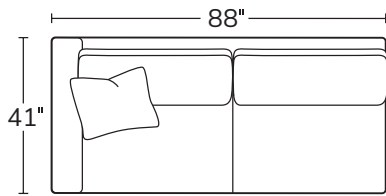

Made to order, made to last, right here in the USA.

OVERALL D 41 H 36 | INSIDE D 23 | ARM W 8 H 26 | SEAT H 18

Number of 22" pillows represented in illustrations

SOFA
9131

SHORT SOFA
9135

CHAIR
9133

SQUARE CORNER
91SC