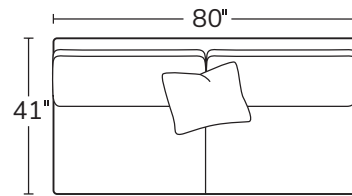

ARMLESS SOFA
91AS