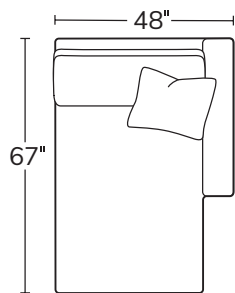

Made to order, made to last, right here in the USA.

OVERALL D 41 H 36 | INSIDE D 23 | ARM W 8 H 26 | SEAT H 18

Number of 22" pillows represented in illustrations

SOFA
9131

SHORT SOFA
9135

CHAIR
9133

SQUARE CORNER
91SC

LEFT ARM SOFA
91LAS

RIGHT ARM SOFA
91RAS

ARMLESS SOFA
91AS

ARMLESS CHAIR
91AC

LEFT ARM CHAISE
91LAZ

RIGHT ARM CHAISE
91RAZ

LEFT ARM CHAIR
91LAC

RIGHT ARM CHAIR
91RAC

OTTOMAN
91OT

Drawings are not to scale. All dimensions are approximate and subject to change.

MASSOUDFURNITURE.COM

MASSOUD