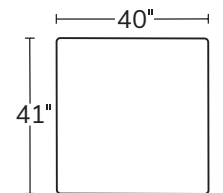

Made to order, made to last, right here in the USA.

OVERALL D 41 H 36 | INSIDE D 23 | ARM W 8 H 26 | SEAT H 18

Number of 22" pillows represented in illustrations

SOFA
9131

SHORT SOFA
9135

CHAIR
9133

SQUARE CORNER
91SC

LEFT ARM SOFA
91LAS

RIGHT ARM SOFA
91RAS

ARMLESS SOFA
91AS

ARMLESS CHAIR
91AC

LEFT ARM CHAISE
91LAZ

RIGHT ARM CHAISE
91RAZ

LEFT ARM CHAIR
91LAC

RIGHT ARM CHAIR
91RAC

OTTOMAN
91OT

Drawings are not to scale. All dimensions are approximate and subject to change.

MASSOUDFURNITURE.COM

MASSOUD