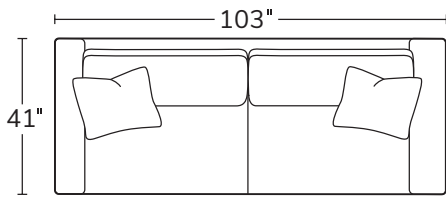

Made to order, made to last, right here in the USA.

OVERALL D 41 H 36 | INSIDE D 23 | ARM W 8 H 26 | SEAT H 18

Number of 22" pillows represented in illustrations

SOFA
9131

SHORT SOFA
9135

CHAIR
9133

SQUARE CORNER
91SC