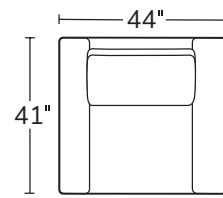

Made to order, made to last, right here in the USA.

OVERALL D 41 H 36 | INSIDE D 23 | ARM W 8 H 26 | SEAT H 18

Number of 22" pillows represented in illustrations

SOFA
9131

SHORT SOFA
9135

CHAIR
9133

SQUARE CORNER
91SC

OTTOMAN
91OT

Drawings are not to scale. All dimensions are approximate and subject to change.

MASSOUDFURNITURE.COM

MASSOUD