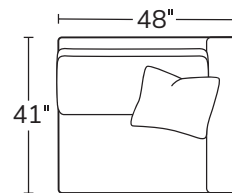

Made to order, made to last, right here in the USA.

OVERALL D 41 H 36 | INSIDE D 23 | ARM W 8 H 26 | SEAT H 18

Number of 22" pillows represented in illustrations

SOFA
9131

SHORT SOFA
9135

CHAIR
9133

SQUARE CORNER
91SC

LEFT ARM SOFA
91LAS

RIGHT ARM SOFA
91RAS

ARMLESS SOFA
91AS

ARMLESS CHAIR
91AC

LEFT ARM CHAISE
91LAZ

RIGHT ARM CHAISE
91RAZ

LEFT ARM CHAIR
91LAC

RIGHT ARM CHAIR
91RAC

OTTOMAN
91OT

Drawings are not to scale. All dimensions are approximate and subject to change.

MASSOUDFURNITURE.COM

MASSOUD