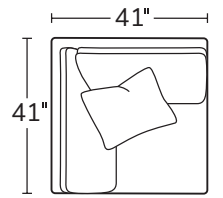

Made to order, made to last, right here in the USA.

OVERALL D 41 H 36 | INSIDE D 23 | ARM W 8 H 26 | SEAT H 18

Number of 22" pillows represented in illustrations

SOFA
9131

SHORT SOFA
9135

CHAIR
9133

SQUARE CORNER
91SC

OTTOMAN
91OT

Drawings are not to scale. All dimensions are approximate and subject to change.

MASSOUDFURNITURE.COM

MASSOUD