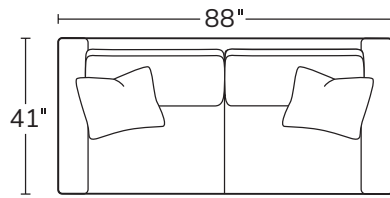

Made to order, made to last, right here in the USA.

OVERALL D 41 H 36 | INSIDE D 23 | ARM W 8 H 26 | SEAT H 18

Number of 22" pillows represented in illustrations

SOFA
9131

SHORT SOFA
9135

CHAIR
9133

SQUARE CORNER
91SC