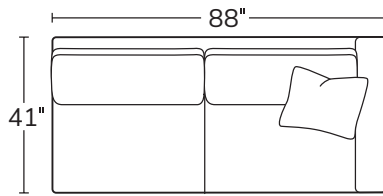

RIGHT ARM SOFA
91RAS