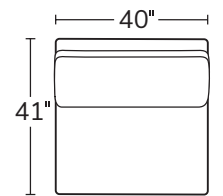

ARMLESS CHAIR
91AC