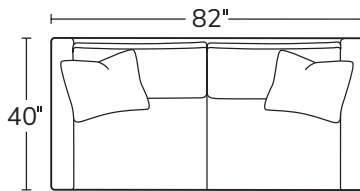

# ZANE

OVERALL D40 H36

INSIDE D24

ARM W6 H28

SEAT H19

Effortlessly cool and extremely comfortable, the Zane is best known for its subtle curves and plush seating. Available in a multitude of styles, it's as functional as it is design-forward.

Made to order, made to last, right here in the USA.

Number of 22" pillows represented in illustrations

SOFA  
9001

SHORT SOFA  
9005

CHAIR  
9003  
Available as a  
Swivel Chair

OTTOMAN  
900

OTTOMAN  
900T

SQUARE CORNER  
90SC

Drawings are not to scale. All dimensions are approximate and subject to change.

MASSOUDFURNITURE.COM

MASSOUD