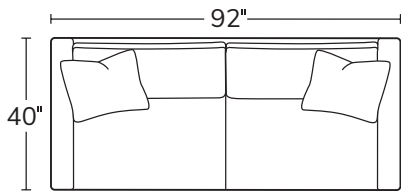

# ZANE

OVERALL D40 H36

INSIDE D24

ARM W6 H28

SEAT H19

Effortlessly cool and extremely comfortable, the Zane is best known for its subtle curves and plush seating. Available in a multitude of styles, it's as functional as it is design-forward.

Made to order, made to last, right here in the USA.

Number of 22" pillows represented in illustrations

SOFA  
9001

SHORT SOFA  
9005

CHAIR  
9003  
Available as a  
Swivel Chair

OTTOMAN  
900

OTTOMAN  
900T