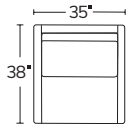

Made to order, made to last, right here in the USA.

Number of 19" pillows represented in illustrations

SOFA  
2031

CHAIR  
2033

SWIVEL  
CHAIR  
2233

LEFT ARM SOFA RETURN  
20LSR

RIGHT ARM SOFA RETURN  
20RSR

ARMLESS SOFA  
20AS

ARMLESS  
LOVESEAT  
20AL

ARMLESS  
CHAIR  
20AC

LEFT ARM SOFA  
20LAS

RIGHT ARM SOFA  
20RAS

LEFT ARM  
LOVESEAT  
20LAL

RIGHT ARM  
LOVESEAT  
20RAL

LEFT ARM  
CHAIR  
20LAC

Drawings are not to scale. All dimensions are approximate and subject to change.

MASSOUDFURNITURE.COM

MASSOUD