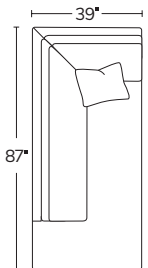

Made to order, made to last, right here in the USA.

Number of 19" pillows represented in illustrations

SOFA  
2031

CHAIR  
2033

SWIVEL  
CHAIR  
2233

LEFT ARM SOFA RETURN  
20LSR

RIGHT ARM SOFA RETURN  
20RSR

ARMLESS SOFA  
20AS

ARMLESS  
LOVESEAT  
20AL

ARMLESS  
CHAIR  
20AC

LEFT ARM SOFA  
20LAS

RIGHT ARM SOFA  
20RAS

LEFT ARM  
LOVESEAT  
20LAL

RIGHT ARM  
LOVESEAT  
20RAL

LEFT ARM  
CHAIR  
20LAC

RIGHT ARM  
CHAIR  
20RAC

SQUARE  
CORNER  
20SC

LEFT BUMPER  
CHAISE  
20LBC

RIGHT BUMPER  
CHAISE  
20RBC

LEFT ARM  
CHAISE  
20LAZ

RIGHT ARM  
CHAISE  
20RAZ

RECTANGULAR  
OTTOMAN  
204

SQUARE  
OTTOMAN  
207

Drawings are not to scale. All dimensions are approximate and subject to change.

MASSOUDFURNITURE.COM

MASSOUD