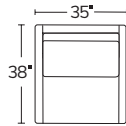

# VESPER

OVERALL D39 H35

INSIDE D23

ARM W6 H31

SEAT H18

A soft yet structured silhouette, the Vesper perfectly balances minimal design with traditional comfort. Ample depth and a simple wood base give this statement piece a hint of California cool.

Made to order, made to last, right here in the USA.

Number of 19" pillows represented in illustrations

SOFA  
2031

CHAIR  
2033

SWIVEL  
CHAIR  
2233

LEFT ARM SOFA RETURN  
20LSR

RIGHT ARM SOFA RETURN  
20RSR