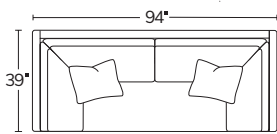

# VESPER

OVERALL D39 H35

INSIDE D23

ARM W6 H31

SEAT H18

A soft yet structured silhouette, the Vesper perfectly balances minimal design with traditional comfort. Ample depth and a simple wood base give this statement piece a hint of California cool.

Made to order, made to last, right here in the USA.

Number of 19" pillows represented in illustrations

SOFA  
2031

CHAIR  
2033

SWIVEL  
CHAIR  
2233

LEFT ARM SOFA RETURN  
20LSR

RIGHT ARM SOFA RETURN  
20RSR