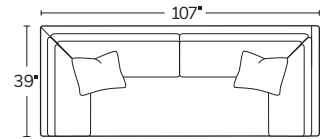

# VESPER

OVERALL D39 H35

INSIDE D23

ARM W6 H31

SEAT H18

A soft yet structured silhouette, the Vesper perfectly balances minimal design with traditional comfort. Ample depth and a simple wood base give this statement piece a hint of California cool.

Made to order, made to last, right here in the USA.

Number of 19" pillows represented in illustrations

SOFA  
2031

CHAIR  
2033

SWIVEL  
CHAIR  
2233

LEFT ARM SOFA RETURN  
20LSR

RIGHT ARM SOFA RETURN  
20RSR

ARMLESS SOFA  
20AS

ARMLESS  
LOVESEAT  
20AL

ARMLESS  
CHAIR  
20AC

LEFT ARM SOFA  
20LAS

RIGHT ARM SOFA  
20RAS

LEFT ARM  
LOVESEAT  
20LAL

RIGHT ARM  
LOVESEAT  
20RAL

LEFT ARM  
CHAIR  
20LAC