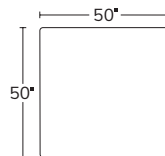

ARMLESS SOFA  
20AS

ARMLESS  
LOVESEAT  
20AL

ARMLESS  
CHAIR  
20AC

LEFT ARM SOFA  
20LAS

RIGHT ARM SOFA  
20RAS

LEFT ARM  
LOVESEAT  
20LAL

RIGHT ARM  
LOVESEAT  
20RAL

LEFT ARM  
CHAIR  
20LAC

RIGHT ARM  
CHAIR  
20RAC

SQUARE  
CORNER  
20SC

LEFT BUMPER  
CHAISE  
20LBC

RIGHT BUMPER  
CHAISE  
20RBC

LEFT ARM  
CHAISE  
20LAZ

RIGHT ARM  
CHAISE  
20RAZ

RECTANGULAR  
OTTOMAN  
204

SQUARE  
OTTOMAN  
207

Drawings are not to scale. All dimensions are approximate and subject to change.

MASSOUDFURNITURE.COM

MASSOUD