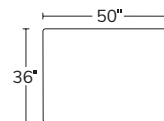

ARMLESS SOFA  
20AS

ARMLESS  
LOVESEAT  
20AL

ARMLESS  
CHAIR  
20AC

LEFT ARM SOFA  
20LAS

RIGHT ARM SOFA  
20RAS

LEFT ARM  
LOVESEAT  
20LAL

RIGHT ARM  
LOVESEAT  
20RAL

LEFT ARM  
CHAIR  
20LAC

RIGHT ARM  
CHAIR  
20RAC

SQUARE  
CORNER  
20SC

LEFT BUMPER  
CHAISE  
20LBC

RIGHT BUMPER  
CHAISE  
20RBC

LEFT ARM  
CHAISE  
20LAZ

RIGHT ARM  
CHAISE  
20RAZ

RECTANGULAR  
OTTOMAN  
204

SQUARE  
OTTOMAN  
207

Drawings are not to scale. All dimensions are approximate and subject to change.

MASSOUDFURNITURE.COM

MASSOUD