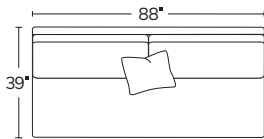

# VESPER

OVERALL D39 H35

INSIDE D23

ARM W6 H31

SEAT H18

A soft yet structured silhouette, the Vesper perfectly balances minimal design with traditional comfort. Ample depth and a simple wood base give this statement piece a hint of California cool.

Made to order, made to last, right here in the USA.

Number of 19" pillows represented in illustrations

SOFA  
2031

CHAIR  
2033

SWIVEL  
CHAIR  
2233

LEFT ARM SOFA RETURN  
20LSR

RIGHT ARM SOFA RETURN  
20RSR

ARMLESS SOFA  
20AS

ARMLESS  
LOVESEAT  
20AL

ARMLESS  
CHAIR  
20AC

LEFT ARM SOFA  
20LAS

RIGHT ARM SOFA  
20RAS

LEFT ARM  
LOVESEAT  
20LAL

RIGHT ARM  
LOVESEAT  
20RAL

LEFT ARM  
CHAIR  
20LAC