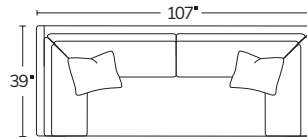

# VESPER

OVERALL D39 H35

INSIDE D23

ARM W6 H31

SEAT H18

A soft yet structured silhouette, the Vesper perfectly balances minimal design with traditional comfort. Ample depth and a simple wood base give this statement piece a hint of California cool.

Made to order, made to last, right here in the USA.

Number of 19" pillows represented in illustrations

SOFA  
2031

CHAIR  
2033

SWIVEL  
CHAIR  
2233

LEFT ARM SOFA RETURN  
20LSR

RIGHT ARM SOFA RETURN  
20RSR

ARMLESS SOFA  
20AS

ARMLESS  
LOVESEAT  
20AL

ARMLESS  
CHAIR  
20AC

LEFT ARM SOFA  
20LAS

RIGHT ARM SOFA  
20RAS

LEFT ARM  
LOVESEAT  
20LAL

RIGHT ARM  
LOVESEAT  
20RAL

LEFT ARM  
CHAIR  
20LAC