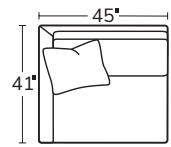

LEFT ARM CHAIR
41LAC