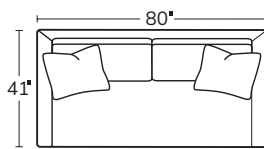

SERIES

SLIM

OVERALL D41 H36 | INSIDE D23 | ARM W5 H27 | SEAT H18

The angular frame of the Slim looks good from every direction, and its long, cozy seat invites you to lounge in style. Grounded by a wood, plinth base, it makes a statement wherever it goes.

Made to order, made to last, right here in the USA.

Number of 22" pillows represented in illustrations.

SOFA
4101

SHORT SOFA
4105

SWIVEL CHAIR
4103

OTTOMAN
41

LEFT ARM SOFA
41LAS

RIGHT ARM SOFA
41RAS