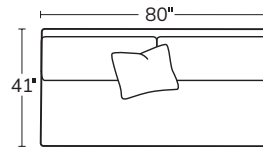

SERIES

SLIM

OVERALL D41 H36 | INSIDE D23 | ARM W5 H27 | SEAT H18

The angular frame of the Slim looks good from every direction, and its long, cozy seat invites you to lounge in style. Grounded by a wood, plinth base, it makes a statement wherever it goes.

Made to order, made to last, right here in the USA.

Number of 22" pillows represented in illustrations.

SOFA
4101

SHORT SOFA
4105

SWIVEL CHAIR
4103

OTTOMAN
41

LEFT ARM SOFA
41LAS

RIGHT ARM SOFA
41RAS

SQUARE CORNER
41SC

OTTOMAN
41OT

LEFT ARM CHAIR
41LAC

RIGHT ARM CHAIR
41RAC

ARMLESS SOFA
41AS

ARMLESS CHAIR
41AC

LEFT BUMPER CHAISE
41LBC

RIGHT BUMPER CHAISE
41RBC

LEFT ARM CHAISE
41LAZ

RIGHT ARM CHAISE
41RAZ

Drawings are not to scale. All dimensions are approximate and subject to change.

MASSOUDFURNITURE.COM

MASSOUD