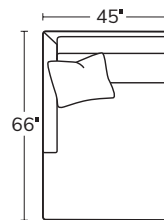

SERIES

SLIM

OVERALL D41 H36 | INSIDE D23 | ARM W5 H27 | SEAT H18

The angular frame of the Slim looks good from every direction, and its long, cozy seat invites you to lounge in style. Grounded by a wood, plinth base, it makes a statement wherever it goes.

Made to order, made to last, right here in the USA.

Number of 22" pillows represented in illustrations.

SOFA
4101

SHORT SOFA
4105

SWIVEL CHAIR
4103

OTTOMAN
41

LEFT ARM SOFA
41LAS

RIGHT ARM SOFA
41RAS

SQUARE CORNER
41SC

OTTOMAN
41OT

LEFT ARM CHAIR
41LAC

RIGHT ARM CHAIR
41RAC

ARMLESS SOFA
41AS

ARMLESS CHAIR
41AC

LEFT BUMPER CHAISE
41LBC

RIGHT BUMPER CHAISE
41RBC

LEFT ARM CHAISE
41LAZ

RIGHT ARM CHAISE
41RAZ

Drawings are not to scale. All dimensions are approximate and subject to change.

MASSOUDFURNITURE.COM

MASSOUD