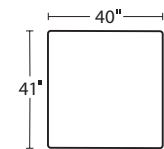

OTTOMAN
41OT