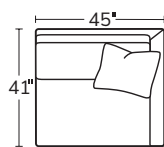

RIGHT ARM CHAIR
41RAC