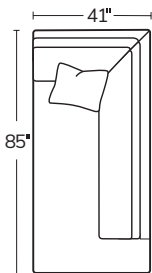

SERIES

SLIM

OVERALL D41 H36 | INSIDE D23 | ARM W5 H27 | SEAT H18

The angular frame of the Slim looks good from every direction, and its long, cozy seat invites you to lounge in style. Grounded by a wood, plinth base, it makes a statement wherever it goes.

Made to order, made to last, right here in the USA.

Number of 22" pillows represented in illustrations.

SOFA
4101

SHORT SOFA
4105

SWIVEL CHAIR
4103

OTTOMAN
41

LEFT ARM SOFA
41LAS

RIGHT ARM SOFA
41RAS

SQUARE CORNER
41SC

OTTOMAN
41OT

LEFT ARM CHAIR
41LAC

RIGHT ARM CHAIR
41RAC

ARMLESS SOFA
41AS

ARMLESS CHAIR
41AC

LEFT BUMPER CHAISE
41LBC

RIGHT BUMPER CHAISE
41RBC

LEFT ARM CHAISE
41LAZ

RIGHT ARM CHAISE
41RAZ

Drawings are not to scale. All dimensions are approximate and subject to change.

MASSOUDFURNITURE.COM

MASSOUD