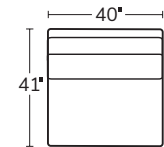

Made to order, made to last, right here in the USA.

Number of 22" pillows represented in illustrations.

SOFA
4101

SHORT SOFA
4105

SWIVEL CHAIR
4103

OTTOMAN
41

LEFT ARM SOFA
41LAS

RIGHT ARM SOFA
41RAS

SQUARE CORNER
41SC

OTTOMAN
41OT

LEFT ARM CHAIR
41LAC

RIGHT ARM CHAIR
41RAC

ARMLESS SOFA
41AS

ARMLESS CHAIR
41AC

LEFT BUMPER CHAISE
41LBC

RIGHT BUMPER CHAISE
41RBC

LEFT ARM CHAISE
41LAZ

RIGHT ARM CHAISE
41RAZ

Drawings are not to scale. All dimensions are approximate and subject to change.

MASSOUDFURNITURE.COM

MASSOUD