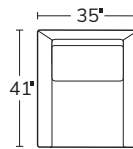

SERIES

SLIM

OVERALL D41 H36 | INSIDE D23 | ARM W5 H27 | SEAT H18

The angular frame of the Slim looks good from every direction, and its long, cozy seat invites you to lounge in style. Grounded by a wood, plinth base, it makes a statement wherever it goes.

Made to order, made to last, right here in the USA.

Number of 22" pillows represented in illustrations.

SOFA
4101

SHORT SOFA
4105

SWIVEL CHAIR
4103

OTTOMAN
41

LEFT ARM SOFA
41LAS

RIGHT ARM SOFA
41RAS

LEFT ARM CHAISE
41LAZ

RIGHT ARM CHAISE
41RAZ

Drawings are not to scale. All dimensions are approximate and subject to change.

MASSOUDFURNITURE.COM

MASSOUD