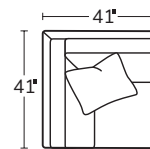

SERIES

SLIM

OVERALL D41 H36 | INSIDE D23 | ARM W5 H27 | SEAT H18

The angular frame of the Slim looks good from every direction, and its long, cozy seat invites you to lounge in style. Grounded by a wood, plinth base, it makes a statement wherever it goes.

Made to order, made to last, right here in the USA.

Number of 22" pillows represented in illustrations.

SOFA
4101

SHORT SOFA
4105

SWIVEL CHAIR
4103

OTTOMAN
41

LEFT ARM SOFA
41LAS

RIGHT ARM SOFA
41RAS

LEFT ARM CHAISE
41LAZ

RIGHT ARM CHAISE
41RAZ

Drawings are not to scale. All dimensions are approximate and subject to change.

MASSOUDFURNITURE.COM

MASSOUD