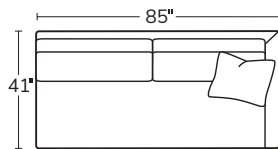

SERIES

SLIM

OVERALL D41 H36 | INSIDE D23 | ARM W5 H27 | SEAT H18

The angular frame of the Slim looks good from every direction, and its long, cozy seat invites you to lounge in style. Grounded by a wood, plinth base, it makes a statement wherever it goes.

Made to order, made to last, right here in the USA.

Number of 22" pillows represented in illustrations.

SOFA
4101

SHORT SOFA
4105

SWIVEL CHAIR
4103

OTTOMAN
41

LEFT ARM SOFA
41LAS

RIGHT ARM SOFA
41RAS