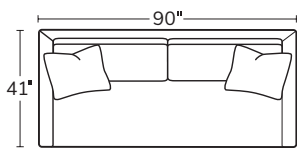

SERIES

SLIM

OVERALL D41 H36 | INSIDE D23 | ARM W5 H27 | SEAT H18

The angular frame of the Slim looks good from every direction, and its long, cozy seat invites you to lounge in style. Grounded by a wood, plinth base, it makes a statement wherever it goes.

Made to order, made to last, right here in the USA.

Number of 22" pillows represented in illustrations.

SOFA
4101

SHORT SOFA
4105

SWIVEL CHAIR
4103

OTTOMAN
41

LEFT ARM SOFA
41LAS

RIGHT ARM SOFA
41RAS