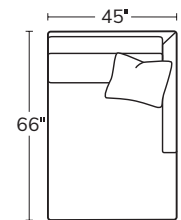

SERIES

SLIM

OVERALL D41 H36 | INSIDE D23 | ARM W5 H27 | SEAT H18

The angular frame of the Slim looks good from every direction, and its long, cozy seat invites you to lounge in style. Grounded by a wood, plinth base, it makes a statement wherever it goes.

Made to order, made to last, right here in the USA.

Number of 22" pillows represented in illustrations.

SOFA
4101

SHORT SOFA
4105

SWIVEL CHAIR
4103

OTTOMAN
41

LEFT ARM SOFA
41LAS

RIGHT ARM SOFA
41RAS

SQUARE CORNER
41SC

OTTOMAN
41OT

LEFT ARM CHAIR
41LAC

RIGHT ARM CHAIR
41RAC

ARMLESS SOFA
41AS

ARMLESS CHAIR
41AC

LEFT BUMPER CHAISE
41LBC

RIGHT BUMPER CHAISE
41RBC

LEFT ARM CHAISE
41LAZ

RIGHT ARM CHAISE
41RAZ

Drawings are not to scale. All dimensions are approximate and subject to change.

MASSOUDFURNITURE.COM

MASSOUD