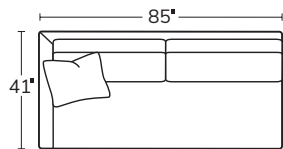

SERIES

SLIM

OVERALL D41 H36 | INSIDE D23 | ARM W5 H27 | SEAT H18

The angular frame of the Slim looks good from every direction, and its long, cozy seat invites you to lounge in style. Grounded by a wood, plinth base, it makes a statement wherever it goes.

Made to order, made to last, right here in the USA.

Number of 22" pillows represented in illustrations.

SOFA
4101

SHORT SOFA
4105

SWIVEL CHAIR
4103

OTTOMAN
41

LEFT ARM SOFA
41LAS

RIGHT ARM SOFA
41RAS