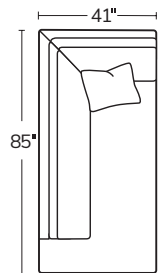

SERIES

SLIM

OVERALL D41 H36 | INSIDE D23 | ARM W5 H27 | SEAT H18

The angular frame of the Slim looks good from every direction, and its long, cozy seat invites you to lounge in style. Grounded by a wood, plinth base, it makes a statement wherever it goes.

Made to order, made to last, right here in the USA.

Number of 22" pillows represented in illustrations.

SOFA
4101

SHORT SOFA
4105

SWIVEL CHAIR
4103

OTTOMAN
41

LEFT ARM SOFA
41LAS

RIGHT ARM SOFA
41RAS

SQUARE CORNER
41SC

OTTOMAN
41OT

LEFT ARM CHAIR
41LAC

RIGHT ARM CHAIR
41RAC

ARMLESS SOFA
41AS

ARMLESS CHAIR
41AC

LEFT BUMPER CHAISE
41LBC

RIGHT BUMPER CHAISE
41RBC

LEFT ARM CHAISE
41LAZ

RIGHT ARM CHAISE
41RAZ

Drawings are not to scale. All dimensions are approximate and subject to change.

MASSOUDFURNITURE.COM

MASSOUD