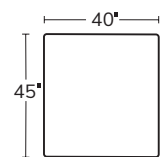

SERIES

SLIM PLUSH

OVERALL D45 H36 | INSIDE D27 | ARM W5 H27 | SEAT H18

The angular frame of the Slim Plush looks good from every direction, and its long, deep seat invites you to lounge in style. Grounded by a wood, plinth base, it makes a statement wherever it goes.

Made to order, made to last, right here in the USA.

Number of 22" pillows represented in illustrations.

SOFA
6101

SHORT SOFA
6105

ARMLESS SOFA
61AS

ARMLESS CHAIR
61AC

LEFT ARM SOFA
61LAS

RIGHT ARM SOFA
61RAS

LEFT ARM CHAIR
61LAC

RIGHT ARM CHAIR
61RAC

SQUARE CORNER
61SC

LEFT BUMPER CHAISE
61LBC

RIGHT BUMPER CHAISE
61RBC

LEFT ARM CHAISE
61LAZ

RIGHT ARM CHAISE
61RAZ

OTTOMAN
61OT

Drawings are not to scale. All dimensions are approximate and subject to change.

MASSOUDFURNITURE.COM

MASSOUD