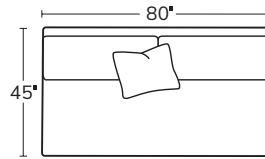

SERIES

SLIM PLUSH

OVERALL D45 H36 | INSIDE D27 | ARM W5 H27 | SEAT H18

The angular frame of the Slim Plush looks good from every direction, and its long, deep seat invites you to lounge in style. Grounded by a wood, plinth base, it makes a statement wherever it goes.

Made to order, made to last, right here in the USA.

Number of 22" pillows represented in illustrations.

SOFA
6101

SHORT SOFA
6105

ARMLESS SOFA
61AS

ARMLESS CHAIR
61AC

LEFT ARM SOFA
61LAS

RIGHT ARM SOFA
61RAS