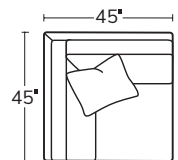

RIGHT ARM CHAIR
61RAC

SQUARE CORNER
61SC