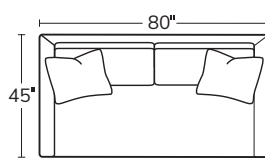

SERIES

SLIM PLUSH

OVERALL D45 H36 | INSIDE D27 | ARM W5 H27 | SEAT H18

The angular frame of the Slim Plush looks good from every direction, and its long, deep seat invites you to lounge in style. Grounded by a wood, plinth base, it makes a statement wherever it goes.

Made to order, made to last, right here in the USA.

Number of 22" pillows represented in illustrations.

SOFA
6101

SHORT SOFA
6105

ARMLESS SOFA
61AS

ARMLESS CHAIR
61AC

LEFT ARM SOFA
61LAS

RIGHT ARM SOFA
61RAS