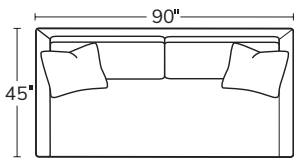

SERIES

SLIM PLUSH

OVERALL D45 H36 | INSIDE D27 | ARM W5 H27 | SEAT H18

The angular frame of the Slim Plush looks good from every direction, and its long, deep seat invites you to lounge in style. Grounded by a wood, plinth base, it makes a statement wherever it goes.

Made to order, made to last, right here in the USA.

Number of 22" pillows represented in illustrations.

SOFA
6101

SHORT SOFA
6105

ARMLESS SOFA
61AS

ARMLESS CHAIR
61AC

LEFT ARM SOFA
61LAS

RIGHT ARM SOFA
61RAS