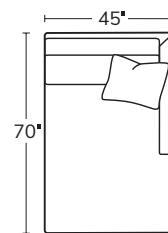

SERIES

SLIM PLUSH

OVERALL D45 H36 | INSIDE D27 | ARM W5 H27 | SEAT H18

The angular frame of the Slim Plush looks good from every direction, and its long, deep seat invites you to lounge in style. Grounded by a wood, plinth base, it makes a statement wherever it goes.

Made to order, made to last, right here in the USA.

Number of 22" pillows represented in illustrations.

SOFA
6101

SHORT SOFA
6105

ARMLESS SOFA
61AS

ARMLESS CHAIR
61AC

LEFT ARM SOFA
61LAS

RIGHT ARM SOFA
61RAS

LEFT ARM CHAIR
61LAC

RIGHT ARM CHAIR
61RAC

SQUARE CORNER
61SC

LEFT BUMPER CHAISE
61LBC

RIGHT BUMPER CHAISE
61RBC

LEFT ARM CHAISE
61LAZ

RIGHT ARM CHAISE
61RAZ

OTTOMAN
61OT

Drawings are not to scale. All dimensions are approximate and subject to change.

MASSOUDFURNITURE.COM

MASSOUD