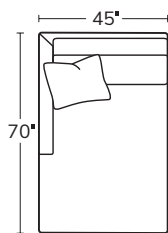

SERIES

SLIM PLUSH

OVERALL D45 H36 | INSIDE D27 | ARM W5 H27 | SEAT H18

The angular frame of the Slim Plush looks good from every direction, and its long, deep seat invites you to lounge in style. Grounded by a wood, plinth base, it makes a statement wherever it goes.

Made to order, made to last, right here in the USA.

Number of 22" pillows represented in illustrations.

SOFA
6101

SHORT SOFA
6105

ARMLESS SOFA
61AS

ARMLESS CHAIR
61AC

LEFT ARM SOFA
61LAS

RIGHT ARM SOFA
61RAS

LEFT ARM CHAIR
61LAC

RIGHT ARM CHAIR
61RAC

SQUARE CORNER
61SC

LEFT BUMPER CHAISE
61LBC

RIGHT BUMPER CHAISE
61RBC

LEFT ARM CHAISE
61LAZ

RIGHT ARM CHAISE
61RAZ

OTTOMAN
61OT

Drawings are not to scale. All dimensions are approximate and subject to change.

MASSOUDFURNITURE.COM

MASSOUD