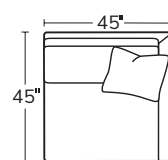

RIGHT ARM CHAIR
61RAC