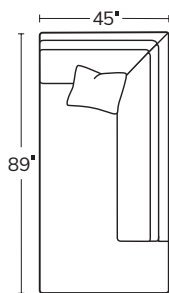

SERIES

SLIM PLUSH

OVERALL D45 H36 | INSIDE D27 | ARM W5 H27 | SEAT H18

The angular frame of the Slim Plush looks good from every direction, and its long, deep seat invites you to lounge in style. Grounded by a wood, plinth base, it makes a statement wherever it goes.

Made to order, made to last, right here in the USA.

Number of 22" pillows represented in illustrations.

SOFA
6101

SHORT SOFA
6105

ARMLESS SOFA
61AS

ARMLESS CHAIR
61AC

LEFT ARM SOFA
61LAS

RIGHT ARM SOFA
61RAS

LEFT ARM CHAIR
61LAC

RIGHT ARM CHAIR
61RAC

SQUARE CORNER
61SC

LEFT BUMPER CHAISE
61LBC

RIGHT BUMPER CHAISE
61RBC

LEFT ARM CHAISE
61LAZ

RIGHT ARM CHAISE
61RAZ

OTTOMAN
61OT

Drawings are not to scale. All dimensions are approximate and subject to change.

MASSOUDFURNITURE.COM

MASSOUD