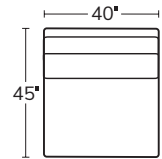

SERIES

SLIM PLUSH

OVERALL D45 H36 | INSIDE D27 | ARM W5 H27 | SEAT H18

The angular frame of the Slim Plush looks good from every direction, and its long, deep seat invites you to lounge in style. Grounded by a wood, plinth base, it makes a statement wherever it goes.

Made to order, made to last, right here in the USA.

Number of 22" pillows represented in illustrations.

SOFA
6101

SHORT SOFA
6105

ARMLESS SOFA
61AS

ARMLESS CHAIR
61AC

LEFT ARM SOFA
61LAS

RIGHT ARM SOFA
61RAS

Drawings are not to scale. All dimensions are approximate and subject to change.

MASSOUDFURNITURE.COM

MASSOUD