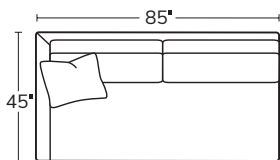

SERIES

SLIM PLUSH

OVERALL D45 H36 | INSIDE D27 | ARM W5 H27 | SEAT H18

The angular frame of the Slim Plush looks good from every direction, and its long, deep seat invites you to lounge in style. Grounded by a wood, plinth base, it makes a statement wherever it goes.

Made to order, made to last, right here in the USA.

Number of 22" pillows represented in illustrations.

SOFA
6101

SHORT SOFA
6105

ARMLESS SOFA
61AS

ARMLESS CHAIR
61AC

LEFT ARM SOFA
61LAS

RIGHT ARM SOFA
61RAS

LEFT ARM CHAIR
61LAC

RIGHT ARM CHAIR
61RAC

SQUARE CORNER
61SC

LEFT BUMPER CHAISE
61LBC

RIGHT BUMPER CHAISE
61RBC

LEFT ARM CHAISE
61LAZ

RIGHT ARM CHAISE
61RAZ

OTTOMAN
61OT

Drawings are not to scale. All dimensions are approximate and subject to change.

MASSOUDFURNITURE.COM

MASSOUD