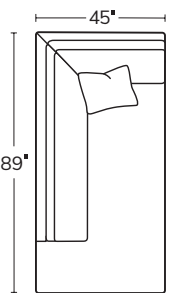

SERIES

SLIM PLUSH

OVERALL D45 H36 | INSIDE D27 | ARM W5 H27 | SEAT H18

The angular frame of the Slim Plush looks good from every direction, and its long, deep seat invites you to lounge in style. Grounded by a wood, plinth base, it makes a statement wherever it goes.

Made to order, made to last, right here in the USA.

Number of 22" pillows represented in illustrations.

SOFA
6101

SHORT SOFA
6105

ARMLESS SOFA
61AS

ARMLESS CHAIR
61AC

LEFT ARM SOFA
61LAS

RIGHT ARM SOFA
61RAS

LEFT ARM CHAIR
61LAC

RIGHT ARM CHAIR
61RAC

SQUARE CORNER
61SC

LEFT BUMPER CHAISE
61LBC

RIGHT BUMPER CHAISE
61RBC

LEFT ARM CHAISE
61LAZ

RIGHT ARM CHAISE
61RAZ

OTTOMAN
61OT

Drawings are not to scale. All dimensions are approximate and subject to change.

MASSOUDFURNITURE.COM

MASSOUD