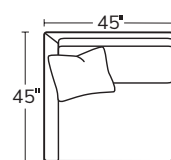

SERIES

SLIM PLUSH

OVERALL D45 H36 | INSIDE D27 | ARM W5 H27 | SEAT H18

The angular frame of the Slim Plush looks good from every direction, and its long, deep seat invites you to lounge in style. Grounded by a wood, plinth base, it makes a statement wherever it goes.

Made to order, made to last, right here in the USA.

Number of 22" pillows represented in illustrations.

SOFA
6101

SHORT SOFA
6105

ARMLESS SOFA
61AS

ARMLESS CHAIR
61AC

LEFT ARM SOFA
61LAS

RIGHT ARM SOFA
61RAS

Drawings are not to scale. All dimensions are approximate and subject to change.

MASSOUDFURNITURE.COM

MASSOUD