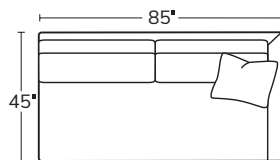

SERIES

SLIM PLUSH

OVERALL D45 H36 | INSIDE D27 | ARM W5 H27 | SEAT H18

The angular frame of the Slim Plush looks good from every direction, and its long, deep seat invites you to lounge in style. Grounded by a wood, plinth base, it makes a statement wherever it goes.

Made to order, made to last, right here in the USA.

Number of 22" pillows represented in illustrations.

SOFA
6101

SHORT SOFA
6105

ARMLESS SOFA
61AS

ARMLESS CHAIR
61AC

LEFT ARM SOFA
61LAS

RIGHT ARM SOFA
61RAS

LEFT ARM CHAIR
61LAC

RIGHT ARM CHAIR
61RAC

SQUARE CORNER
61SC

LEFT BUMPER CHAISE
61LBC

RIGHT BUMPER CHAISE
61RBC

LEFT ARM CHAISE
61LAZ

RIGHT ARM CHAISE
61RAZ

OTTOMAN
61OT

Drawings are not to scale. All dimensions are approximate and subject to change.

MASSOUDFURNITURE.COM

MASSOUD