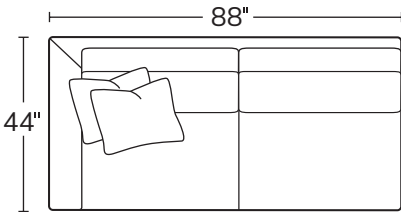

SERIES

MAX

OVERALL D44 H36

INSIDE D25

ARM W8 H25

SEAT H18

Supremely comfortable, the Max is equal parts modern and laid-back. An ultra-deep seat makes this style fit for lounging. Micro welt detail creates casual structure and lends a designer element.

Made to order, made to last, right here in the USA.

Number of 22" pillows represented in illustrations

SOFA
5701

CHAIR
5703
Available as a Swivel Chair

LEFT ARM CHAIR
57LAC

RIGHT ARM CHAIR
57RAC

LEFT ARM SOFA
57LAS

RIGHT ARM SOFA
57RAS

ARMLESS SOFA
57AS

LEFT ARM CHAISE
57LAZ

RIGHT ARM CHAISE
57RAZ

ARMLESS CHAIR
57AC

SQUARE CORNER
57SC

OTTOMAN
57OT

Drawings are not to scale. All dimensions are approximate and subject to change.