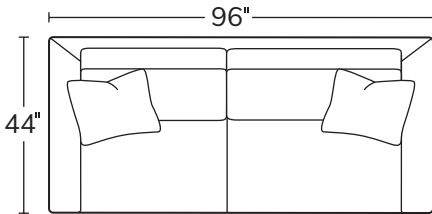

SERIES

MAX

OVERALL D44 H36

INSIDE D25

ARM W8 H25

SEAT H18

Supremely comfortable, the Max is equal parts modern and laid-back. An ultra-deep seat makes this style fit for lounging. Micro welt detail creates casual structure and lends a designer element.

Made to order, made to last, right here in the USA.

Number of 22" pillows represented in illustrations

SOFA
5701

CHAIR
5703
Available as a Swivel Chair

LEFT ARM CHAIR
57LAC

RIGHT ARM CHAIR
57RAC

LEFT ARM SOFA
57LAS

RIGHT ARM SOFA
57RAS

ARMLESS SOFA
57AS

LEFT ARM CHAISE
57LAZ

RIGHT ARM CHAISE
57RAZ

ARMLESS CHAIR
57AC

SQUARE CORNER
57SC

OTTOMAN
57OT

Drawings are not to scale. All dimensions are approximate and subject to change.