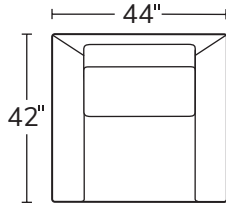

SERIES

MAX

OVERALL D44 H36

INSIDE D25

ARM W8 H25

SEAT H18

Supremely comfortable, the Max is equal parts modern and laid-back. An ultra-deep seat makes this style fit for lounging. Micro welt detail creates casual structure and lends a designer element.

Made to order, made to last, right here in the USA.

Number of 22" pillows represented in illustrations

SOFA
5701

CHAIR
5703
Available as a Swivel Chair

LEFT ARM CHAIR
57LAC

RIGHT ARM CHAIR
57RAC

LEFT ARM SOFA
57LAS

RIGHT ARM SOFA
57RAS

ARMLESS SOFA
57AS

LEFT ARM CHAISE
57LAZ

RIGHT ARM CHAISE
57RAZ

ARMLESS CHAIR
57AC

SQUARE CORNER
57SC

OTTOMAN
57OT

Drawings are not to scale. All dimensions are approximate and subject to change.