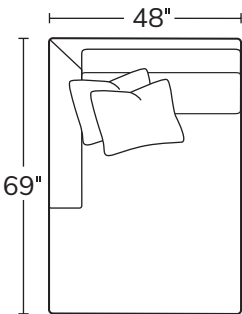

SERIES

MAX

OVERALL D44 H36

INSIDE D25

ARM W8 H25

SEAT H18

Supremely comfortable, the Max is equal parts modern and laid-back. An ultra-deep seat makes this style fit for lounging. Micro welt detail creates casual structure and lends a designer element.

Made to order, made to last, right here in the USA.

Number of 22" pillows represented in illustrations

SOFA
5701

CHAIR
5703
Available as a Swivel Chair

LEFT ARM CHAIR
57LAC

RIGHT ARM CHAIR
57RAC

LEFT ARM SOFA
57LAS

RIGHT ARM SOFA
57RAS

ARMLESS SOFA
57AS

LEFT ARM CHAISE
57LAZ

RIGHT ARM CHAISE
57RAZ

ARMLESS CHAIR
57AC

SQUARE CORNER
57SC

OTTOMAN
57OT

Drawings are not to scale. All dimensions are approximate and subject to change.