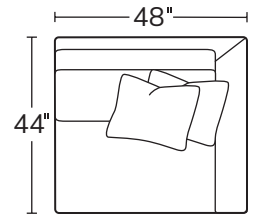

SERIES

MAX

OVERALL D44 H36

INSIDE D25

ARM W8 H25

SEAT H18

Supremely comfortable, the Max is equal parts modern and laid-back. An ultra-deep seat makes this style fit for lounging. Micro welt detail creates casual structure and lends a designer element.

Made to order, made to last, right here in the USA.

Number of 22" pillows represented in illustrations

SOFA
5701

CHAIR
5703
Available as a Swivel Chair

LEFT ARM CHAIR
57LAC

RIGHT ARM CHAIR
57RAC

LEFT ARM SOFA
57LAS

RIGHT ARM SOFA
57RAS

ARMLESS SOFA
57AS

LEFT ARM CHAISE
57LAZ

RIGHT ARM CHAISE
57RAZ

ARMLESS CHAIR
57AC

SQUARE CORNER
57SC

OTTOMAN
57OT

Drawings are not to scale. All dimensions are approximate and subject to change.