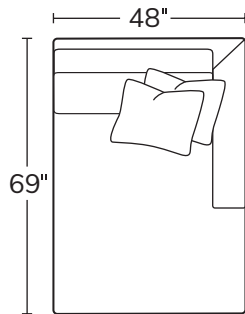

SERIES

MAX

OVERALL D44 H36

INSIDE D25

ARM W8 H25

SEAT H18

Supremely comfortable, the Max is equal parts modern and laid-back. An ultra-deep seat makes this style fit for lounging. Micro welt detail creates casual structure and lends a designer element.

Made to order, made to last, right here in the USA.

Number of 22" pillows represented in illustrations

SOFA
5701

CHAIR
5703
Available as a Swivel Chair

LEFT ARM CHAIR
57LAC

RIGHT ARM CHAIR
57RAC

LEFT ARM SOFA
57LAS

RIGHT ARM SOFA
57RAS

ARMLESS SOFA
57AS

LEFT ARM CHAISE
57LAZ

RIGHT ARM CHAISE
57RAZ

ARMLESS CHAIR
57AC

SQUARE CORNER
57SC

OTTOMAN
57OT

Drawings are not to scale. All dimensions are approximate and subject to change.