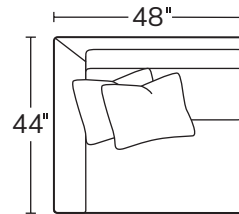

SERIES

MAX

OVERALL D44 H36

INSIDE D25

ARM W8 H25

SEAT H18

Supremely comfortable, the Max is equal parts modern and laid-back. An ultra-deep seat makes this style fit for lounging. Micro welt detail creates casual structure and lends a designer element.

Made to order, made to last, right here in the USA.

Number of 22" pillows represented in illustrations

SOFA
5701

CHAIR
5703
Available as a Swivel Chair

LEFT ARM CHAIR
57LAC

RIGHT ARM CHAIR
57RAC

LEFT ARM SOFA
57LAS

RIGHT ARM SOFA
57RAS

ARMLESS SOFA
57AS

LEFT ARM CHAISE
57LAZ

RIGHT ARM CHAISE
57RAZ

ARMLESS CHAIR
57AC

SQUARE CORNER
57SC

OTTOMAN
57OT

Drawings are not to scale. All dimensions are approximate and subject to change.