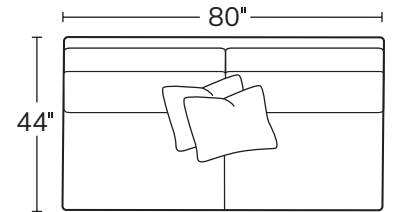

SERIES

MAX

OVERALL D44 H36

INSIDE D25

ARM W8 H25

SEAT H18

Supremely comfortable, the Max is equal parts modern and laid-back. An ultra-deep seat makes this style fit for lounging. Micro welt detail creates casual structure and lends a designer element.

Made to order, made to last, right here in the USA.

Number of 22" pillows represented in illustrations

SOFA
5701

CHAIR
5703
Available as a Swivel Chair

LEFT ARM CHAIR
57LAC

RIGHT ARM CHAIR
57RAC

LEFT ARM SOFA
57LAS

RIGHT ARM SOFA
57RAS

ARMLESS SOFA
57AS

LEFT ARM CHAISE
57LAZ

RIGHT ARM CHAISE
57RAZ

ARMLESS CHAIR
57AC

SQUARE CORNER
57SC

OTTOMAN
57OT

Drawings are not to scale. All dimensions are approximate and subject to change.