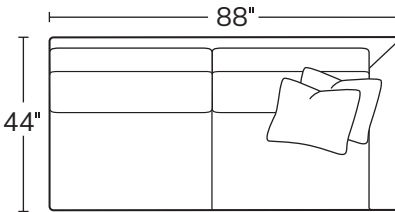

SERIES

MAX

OVERALL D44 H36

INSIDE D25

ARM W8 H25

SEAT H18

Supremely comfortable, the Max is equal parts modern and laid-back. An ultra-deep seat makes this style fit for lounging. Micro welt detail creates casual structure and lends a designer element.

Made to order, made to last, right here in the USA.

Number of 22" pillows represented in illustrations

SOFA
5701

CHAIR
5703
Available as a Swivel Chair

LEFT ARM CHAIR
57LAC

RIGHT ARM CHAIR
57RAC

LEFT ARM SOFA
57LAS

RIGHT ARM SOFA
57RAS

ARMLESS SOFA
57AS

LEFT ARM CHAISE
57LAZ

RIGHT ARM CHAISE
57RAZ

ARMLESS CHAIR
57AC

SQUARE CORNER
57SC

OTTOMAN
57OT

Drawings are not to scale. All dimensions are approximate and subject to change.