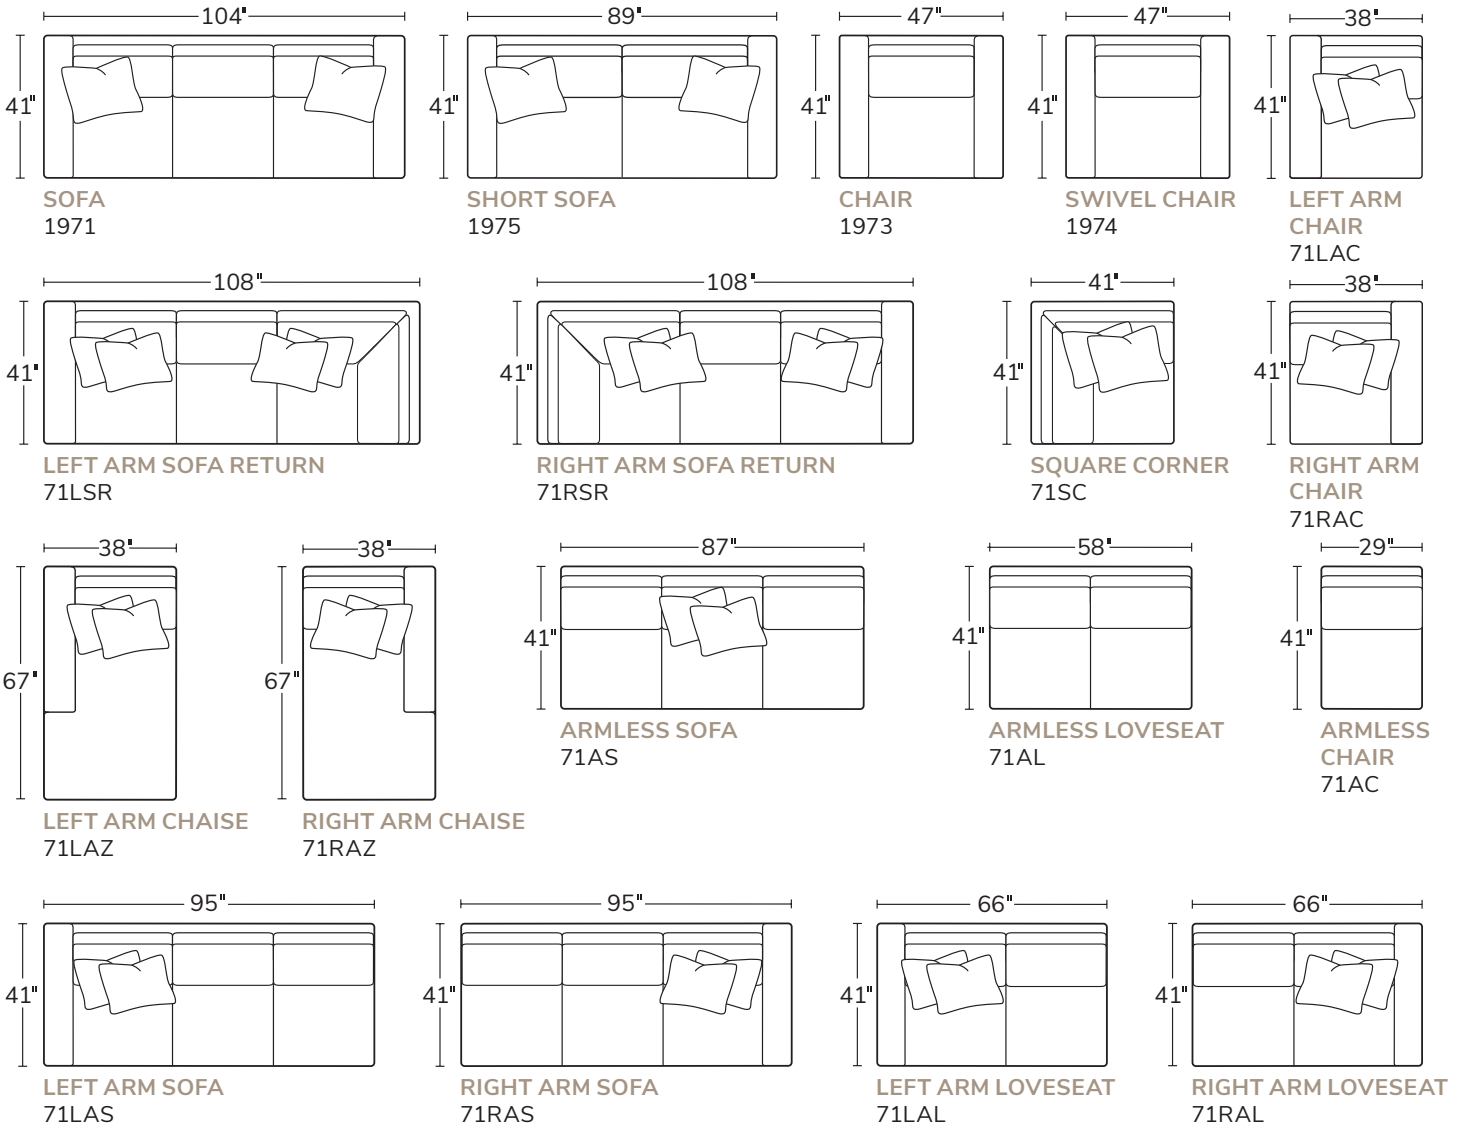

SERIES

HEATH

The clean lines and subtle details of the Heath create an approachable style that fits any interior. Its plush depth makes for comfortable lounging.

OVERALL D41 H36 | INSIDE D23 | ARM W8 H26 | SEAT H19

Made to order, made to last, right here in the USA.

Number of 22" pillows represented in illustrations

Drawings are not to scale. All dimensions are approximate and subject to change.

MASSOUDFURNITURE.COM