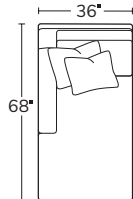

Number of 19" and 22" pillows represented in illustrations.
Kidney pillow shown in photo is extra.

SOFA
2301

SHORT SOFA
9301

LEFT SOFA RETURN
23LSR

RIGHT SOFA RETURN
23RSR

LEFT ARM SOFA
23LAS

RIGHT ARM SOFA
23RAS

LEFT ARM
LOVESEAT
23LAL

RIGHT ARM
LOVESEAT
23RAL

SQUARE
CORNER
23SC

ARMLESS SOFA
23AS

ARMLESS
LOVESEAT
23AL

ARMLESS
CHAIR
23AC

CHAIR
3203*

CHAIR
AND A HALF
3204*

OTTOMAN
AND A HALF
232

OTTOMAN
32

WIDE CHAISE
1354

LEFT ARM
CHAISE
23LAZ

RIGHT ARM
CHAISE
23RAZ

LEFT ARM
CORNER CHAISE
23LCZ

RIGHT ARM
CORNER CHAISE
23RCZ

Drawings are not to scale. All dimensions are approximate and subject to change.
*Arm width is 5"