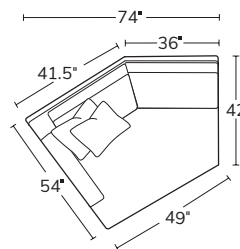

Number of 19" and 22" pillows represented in illustrations.
Kidney pillow shown in photo is extra.

SOFA
2301

SHORT SOFA
9301

LEFT SOFA RETURN
23LSR

RIGHT SOFA RETURN
23RSR

LEFT ARM SOFA
23LAS

RIGHT ARM SOFA
23RAS

LEFT ARM
LOVESEAT
23LAL

RIGHT ARM
LOVESEAT
23RAL

SQUARE
CORNER
23SC

ARMLESS SOFA
23AS

ARMLESS
LOVESEAT
23AL

ARMLESS
CHAIR
23AC

CHAIR
3203*

CHAIR
AND A HALF
3204*

OTTOMAN
AND A HALF
232

OTTOMAN
32

WIDE CHAISE
1354

LEFT ARM
CHAISE
23LAZ

RIGHT ARM
CHAISE
23RAZ

LEFT ARM
CORNER CHAISE
23LCZ

RIGHT ARM
CORNER CHAISE
23RCZ

Drawings are not to scale. All dimensions are approximate and subject to change.
*Arm width is 5"