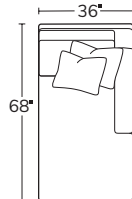

Number of 19" and 22" pillows represented in illustrations.
Kidney pillow shown in photo is extra.

SOFA
2301

SHORT SOFA
9301

LEFT SOFA RETURN
23LSR

RIGHT SOFA RETURN
23RSR

LEFT ARM SOFA
23LAS

RIGHT ARM SOFA
23RAS

LEFT ARM
LOVESEAT
23LAL

RIGHT ARM
LOVESEAT
23RAL

SQUARE
CORNER
23SC

ARMLESS SOFA
23AS

ARMLESS
LOVESEAT
23AL

ARMLESS
CHAIR
23AC

CHAIR
3203*

CHAIR
AND A HALF
3204*

OTTOMAN
AND A HALF
232

OTTOMAN
32

WIDE CHAISE
1354

LEFT ARM
CHAISE
23LAZ

RIGHT ARM
CHAISE
23RAZ

LEFT ARM
CORNER CHAISE
23LCZ

RIGHT ARM
CORNER CHAISE
23RCZ

Drawings are not to scale. All dimensions are approximate and subject to change.
*Arm width is 5"