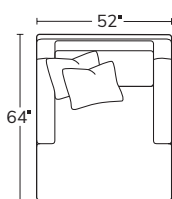

Number of 19" and 22" pillows represented in illustrations.
Kidney pillow shown in photo is extra.

SOFA
2301

SHORT SOFA
9301

LEFT SOFA RETURN
23LSR

RIGHT SOFA RETURN
23RSR

LEFT ARM SOFA
23LAS

RIGHT ARM SOFA
23RAS

LEFT ARM
LOVESEAT
23LAL

RIGHT ARM
LOVESEAT
23RAL

SQUARE
CORNER
23SC

ARMLESS SOFA
23AS

ARMLESS
LOVESEAT
23AL

ARMLESS
CHAIR
23AC

CHAIR
3203*

CHAIR
AND A HALF
3204*

OTTOMAN
AND A HALF
232

OTTOMAN
32

WIDE CHAISE
1354

LEFT ARM
CHAISE
23LAZ

RIGHT ARM
CHAISE
23RAZ

LEFT ARM
CORNER CHAISE
23LCZ

RIGHT ARM
CORNER CHAISE
23RCZ

Drawings are not to scale. All dimensions are approximate and subject to change.
*Arm width is 5"