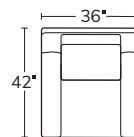

Number of 19" and 22" pillows represented in illustrations.
Kidney pillow shown in photo is extra.

SOFA
2301

SHORT SOFA
9301

LEFT SOFA RETURN
23LSR

RIGHT SOFA RETURN
23RSR

LEFT ARM SOFA
23LAS

RIGHT ARM SOFA
23RAS

LEFT ARM
LOVESEAT
23LAL

RIGHT ARM
LOVESEAT
23RAL

SQUARE
CORNER
23SC

ARMLESS SOFA
23AS

ARMLESS
LOVESEAT
23AL

ARMLESS
CHAIR
23AC

CHAIR
3203*

CHAIR
AND A HALF
3204*

OTTOMAN
AND A HALF
232

OTTOMAN
32

WIDE CHAISE
1354

LEFT ARM
CHAISE
23LAZ

RIGHT ARM
CHAISE
23RAZ

LEFT ARM
CORNER CHAISE
23LCZ

RIGHT ARM
CORNER CHAISE
23RCZ

Drawings are not to scale. All dimensions are approximate and subject to change.
*Arm width is 5"