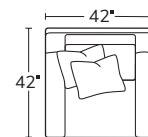

Number of 19" and 22" pillows represented in illustrations.
Kidney pillow shown in photo is extra.

SOFA
2301

SHORT SOFA
9301

LEFT SOFA RETURN
23LSR

RIGHT SOFA RETURN
23RSR

LEFT ARM SOFA
23LAS

RIGHT ARM SOFA
23RAS

LEFT ARM
LOVESEAT
23LAL

RIGHT ARM
LOVESEAT
23RAL

SQUARE
CORNER
23SC

ARMLESS SOFA
23AS

ARMLESS
LOVESEAT
23AL

ARMLESS
CHAIR
23AC

CHAIR
3203*

CHAIR
AND A HALF
3204*

OTTOMAN
AND A HALF
232

OTTOMAN
32

WIDE CHAISE
1354

LEFT ARM
CHAISE
23LAZ

RIGHT ARM
CHAISE
23RAZ

LEFT ARM
CORNER CHAISE
23LCZ

RIGHT ARM
CORNER CHAISE
23RCZ

Drawings are not to scale. All dimensions are approximate and subject to change.
*Arm width is 5"