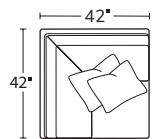

Number of 19" and 22" pillows represented in illustrations.
Kidney pillow shown in photo is extra.

SOFA
2301

SHORT SOFA
9301

LEFT SOFA RETURN
23LSR

RIGHT SOFA RETURN
23RSR

LEFT ARM SOFA
23LAS

RIGHT ARM SOFA
23RAS

LEFT ARM
LOVESEAT
23LAL

RIGHT ARM
LOVESEAT
23RAL

SQUARE
CORNER
23SC

ARMLESS SOFA
23AS

ARMLESS
LOVESEAT
23AL

ARMLESS
CHAIR
23AC

CHAIR
3203*

CHAIR
AND A HALF
3204*

OTTOMAN
AND A HALF
232

OTTOMAN
32

WIDE CHAISE
1354

LEFT ARM
CHAISE
23LAZ

RIGHT ARM
CHAISE
23RAZ

LEFT ARM
CORNER CHAISE
23LCZ

RIGHT ARM
CORNER CHAISE
23RCZ

Drawings are not to scale. All dimensions are approximate and subject to change.
*Arm width is 5"