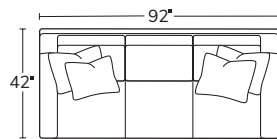

SERIES

CHARLES

Destined to be your favorite spot to relax, The Charles combines a cozy, deep seat with a plush high back. It's clean track arms fit any space.

OVERALL D42 H37

INSIDE D22

ARM W7 H25

SEAT H19

Made to order, made to last, right here in the USA.

Number of 19" and 22" pillows represented in illustrations.
Kidney pillow shown in photo is extra.

SOFA
2301

SHORT SOFA
9301

LEFT SOFA RETURN
23LSR

RIGHT SOFA RETURN
23RSR

LEFT ARM SOFA
23LAS

RIGHT ARM SOFA
23RAS

OTTOMAN
AND A HALF
232

OTTOMAN
32

WIDE CHAISE
1354

LEFT ARM
CHAISE
23LAZ

RIGHT ARM
CHAISE
23RAZ

LEFT ARM
CORNER CHAISE
23LCZ

RIGHT ARM
CORNER CHAISE
23RCZ

Drawings are not to scale. All dimensions are approximate and subject to change.
*Arm width is 5"