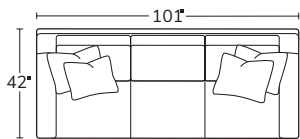

SERIES

CHARLES

Destined to be your favorite spot to relax, The Charles combines a cozy, deep seat with a plush high back. It's clean track arms fit any space.

OVERALL D42 H37

INSIDE D22

ARM W7 H25

SEAT H19

Made to order, made to last, right here in the USA.

Number of 19" and 22" pillows represented in illustrations.
Kidney pillow shown in photo is extra.

SOFA
2301

SHORT SOFA
9301

LEFT SOFA RETURN
23LSR

RIGHT SOFA RETURN
23RSR

LEFT ARM SOFA
23LAS

RIGHT ARM SOFA
23RAS

OTTOMAN
AND A HALF
232

OTTOMAN
32

WIDE CHAISE
1354

LEFT ARM
CHAISE
23LAZ

RIGHT ARM
CHAISE
23RAZ

LEFT ARM
CORNER CHAISE
23LCZ

RIGHT ARM
CORNER CHAISE
23RCZ

Drawings are not to scale. All dimensions are approximate and subject to change.
*Arm width is 5"