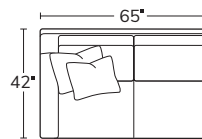

Number of 19" and 22" pillows represented in illustrations.
Kidney pillow shown in photo is extra.

SOFA
2301

SHORT SOFA
9301

LEFT SOFA RETURN
23LSR

RIGHT SOFA RETURN
23RSR

LEFT ARM SOFA
23LAS

RIGHT ARM SOFA
23RAS

LEFT ARM
LOVESEAT
23LAL

RIGHT ARM
LOVESEAT
23RAL

SQUARE
CORNER
23SC

ARMLESS SOFA
23AS

ARMLESS
LOVESEAT
23AL

ARMLESS
CHAIR
23AC

CHAIR
3203*

CHAIR
AND A HALF
3204*

OTTOMAN
AND A HALF
232

OTTOMAN
32

WIDE CHAISE
1354

LEFT ARM
CHAISE
23LAZ

RIGHT ARM
CHAISE
23RAZ

LEFT ARM
CORNER CHAISE
23LCZ

RIGHT ARM
CORNER CHAISE
23RCZ

Drawings are not to scale. All dimensions are approximate and subject to change.
*Arm width is 5"