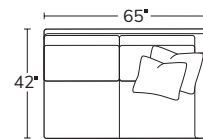

Number of 19" and 22" pillows represented in illustrations.
Kidney pillow shown in photo is extra.

SOFA
2301

SHORT SOFA
9301

LEFT SOFA RETURN
23LSR

RIGHT SOFA RETURN
23RSR

LEFT ARM SOFA
23LAS

RIGHT ARM SOFA
23RAS

LEFT ARM
LOVESEAT
23LAL

RIGHT ARM
LOVESEAT
23RAL

SQUARE
CORNER
23SC

ARMLESS SOFA
23AS

ARMLESS
LOVESEAT
23AL

ARMLESS
CHAIR
23AC

CHAIR
3203*

CHAIR
AND A HALF
3204*

OTTOMAN
AND A HALF
232

OTTOMAN
32

WIDE CHAISE
1354

LEFT ARM
CHAISE
23LAZ

RIGHT ARM
CHAISE
23RAZ

LEFT ARM
CORNER CHAISE
23LCZ

RIGHT ARM
CORNER CHAISE
23RCZ

Drawings are not to scale. All dimensions are approximate and subject to change.
*Arm width is 5"