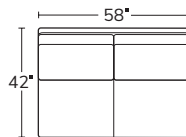

Number of 19" and 22" pillows represented in illustrations.
Kidney pillow shown in photo is extra.

SOFA
2301

SHORT SOFA
9301

LEFT SOFA RETURN
23LSR

RIGHT SOFA RETURN
23RSR

LEFT ARM SOFA
23LAS

RIGHT ARM SOFA
23RAS

LEFT ARM
LOVESEAT
23LAL

RIGHT ARM
LOVESEAT
23RAL

SQUARE
CORNER
23SC

ARMLESS SOFA
23AS

ARMLESS
LOVESEAT
23AL

ARMLESS
CHAIR
23AC

CHAIR
3203*

CHAIR
AND A HALF
3204*

OTTOMAN
AND A HALF
232

OTTOMAN
32

WIDE CHAISE
1354

LEFT ARM
CHAISE
23LAZ

RIGHT ARM
CHAISE
23RAZ

LEFT ARM
CORNER CHAISE
23LCZ

RIGHT ARM
CORNER CHAISE
23RCZ

Drawings are not to scale. All dimensions are approximate and subject to change.
*Arm width is 5"