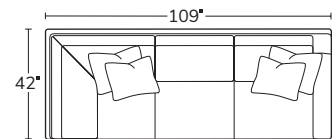

Number of 19" and 22" pillows represented in illustrations.
Kidney pillow shown in photo is extra.

SOFA
2301

SHORT SOFA
9301

LEFT SOFA RETURN
23LSR

RIGHT SOFA RETURN
23RSR

LEFT ARM SOFA
23LAS

RIGHT ARM SOFA
23RAS

LEFT ARM
LOVESEAT
23LAL

RIGHT ARM
LOVESEAT
23RAL

SQUARE
CORNER
23SC

ARMLESS SOFA
23AS

ARMLESS
LOVESEAT
23AL

ARMLESS
CHAIR
23AC

CHAIR
3203*

CHAIR
AND A HALF
3204*

OTTOMAN
AND A HALF
232

OTTOMAN
32

WIDE CHAISE
1354

LEFT ARM
CHAISE
23LAZ

RIGHT ARM
CHAISE
23RAZ

LEFT ARM
CORNER CHAISE
23LCZ

RIGHT ARM
CORNER CHAISE
23RCZ

Drawings are not to scale. All dimensions are approximate and subject to change.
*Arm width is 5"