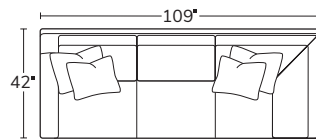

SERIES

CHARLES

Destined to be your favorite spot to relax, The Charles combines a cozy, deep seat with a plush high back. It's clean track arms fit any space.

OVERALL D42 H37

INSIDE D22

ARM W7 H25

SEAT H19

Made to order, made to last, right here in the USA.

Number of 19" and 22" pillows represented in illustrations.
Kidney pillow shown in photo is extra.

SOFA
2301

SHORT SOFA
9301

LEFT SOFA RETURN
23LSR

RIGHT SOFA RETURN
23RSR

LEFT ARM SOFA
23LAS

RIGHT ARM SOFA
23RAS

OTTOMAN
AND A HALF
232

OTTOMAN
32

WIDE CHAISE
1354

LEFT ARM
CHAISE
23LAZ

RIGHT ARM
CHAISE
23RAZ

LEFT ARM
CORNER CHAISE
23LCZ

RIGHT ARM
CORNER CHAISE
23RCZ

Drawings are not to scale. All dimensions are approximate and subject to change.
*Arm width is 5"