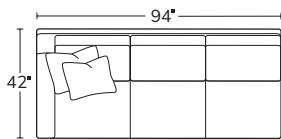

Number of 19" and 22" pillows represented in illustrations.
Kidney pillow shown in photo is extra.

SOFA
2301

SHORT SOFA
9301

LEFT SOFA RETURN
23LSR

RIGHT SOFA RETURN
23RSR

LEFT ARM SOFA
23LAS

RIGHT ARM SOFA
23RAS

LEFT ARM
LOVESEAT
23LAL

RIGHT ARM
LOVESEAT
23RAL

SQUARE
CORNER
23SC

ARMLESS SOFA
23AS

ARMLESS
LOVESEAT
23AL

ARMLESS
CHAIR
23AC

CHAIR
3203*

CHAIR
AND A HALF
3204*

OTTOMAN
AND A HALF
232

OTTOMAN
32

WIDE CHAISE
1354

LEFT ARM
CHAISE
23LAZ

RIGHT ARM
CHAISE
23RAZ

LEFT ARM
CORNER CHAISE
23LCZ

RIGHT ARM
CORNER CHAISE
23RCZ

Drawings are not to scale. All dimensions are approximate and subject to change.
*Arm width is 5"