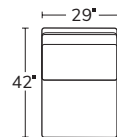

Number of 19" and 22" pillows represented in illustrations.
Kidney pillow shown in photo is extra.

SOFA
2301

SHORT SOFA
9301

LEFT SOFA RETURN
23LSR

RIGHT SOFA RETURN
23RSR

LEFT ARM SOFA
23LAS

RIGHT ARM SOFA
23RAS

LEFT ARM
LOVESEAT
23LAL

RIGHT ARM
LOVESEAT
23RAL

SQUARE
CORNER
23SC

ARMLESS SOFA
23AS

ARMLESS
LOVESEAT
23AL

ARMLESS
CHAIR
23AC

CHAIR
3203*

CHAIR
AND A HALF
3204*

OTTOMAN
AND A HALF
232

OTTOMAN
32

WIDE CHAISE
1354

LEFT ARM
CHAISE
23LAZ

RIGHT ARM
CHAISE
23RAZ

LEFT ARM
CORNER CHAISE
23LCZ

RIGHT ARM
CORNER CHAISE
23RCZ

Drawings are not to scale. All dimensions are approximate and subject to change.
*Arm width is 5"