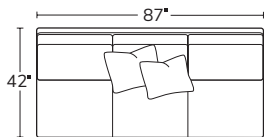

Number of 19" and 22" pillows represented in illustrations.
Kidney pillow shown in photo is extra.

SOFA
2301

SHORT SOFA
9301

LEFT SOFA RETURN
23LSR

RIGHT SOFA RETURN
23RSR

LEFT ARM SOFA
23LAS

RIGHT ARM SOFA
23RAS

LEFT ARM
LOVESEAT
23LAL

RIGHT ARM
LOVESEAT
23RAL

SQUARE
CORNER
23SC

ARMLESS SOFA
23AS

ARMLESS
LOVESEAT
23AL

ARMLESS
CHAIR
23AC

CHAIR
3203*

CHAIR
AND A HALF
3204*

OTTOMAN
AND A HALF
232

OTTOMAN
32

WIDE CHAISE
1354

LEFT ARM
CHAISE
23LAZ

RIGHT ARM
CHAISE
23RAZ

LEFT ARM
CORNER CHAISE
23LCZ

RIGHT ARM
CORNER CHAISE
23RCZ

Drawings are not to scale. All dimensions are approximate and subject to change.
*Arm width is 5"