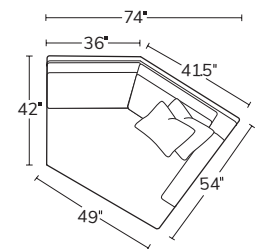

Number of 19" and 22" pillows represented in illustrations.
Kidney pillow shown in photo is extra.

SOFA
2301

SHORT SOFA
9301

LEFT SOFA RETURN
23LSR

RIGHT SOFA RETURN
23RSR

LEFT ARM SOFA
23LAS

RIGHT ARM SOFA
23RAS

LEFT ARM
LOVESEAT
23LAL

RIGHT ARM
LOVESEAT
23RAL

SQUARE
CORNER
23SC

ARMLESS SOFA
23AS

ARMLESS
LOVESEAT
23AL

ARMLESS
CHAIR
23AC

CHAIR
3203*

CHAIR
AND A HALF
3204*

OTTOMAN
AND A HALF
232

OTTOMAN
32

WIDE CHAISE
1354

LEFT ARM
CHAISE
23LAZ

RIGHT ARM
CHAISE
23RAZ

LEFT ARM
CORNER CHAISE
23LCZ

RIGHT ARM
CORNER CHAISE
23RCZ

Drawings are not to scale. All dimensions are approximate and subject to change.
*Arm width is 5"