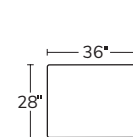

Number of 19" and 22" pillows represented in illustrations.
Kidney pillow shown in photo is extra.

SOFA
2301

SHORT SOFA
9301

LEFT SOFA RETURN
23LSR

RIGHT SOFA RETURN
23RSR

LEFT ARM SOFA
23LAS

RIGHT ARM SOFA
23RAS

LEFT ARM
LOVESEAT
23LAL

RIGHT ARM
LOVESEAT
23RAL

SQUARE
CORNER
23SC

ARMLESS SOFA
23AS

ARMLESS
LOVESEAT
23AL

ARMLESS
CHAIR
23AC

CHAIR
3203*

CHAIR
AND A HALF
3204*

OTTOMAN
AND A HALF
232

OTTOMAN
32

WIDE CHAISE
1354

LEFT ARM
CHAISE
23LAZ

RIGHT ARM
CHAISE
23RAZ

LEFT ARM
CORNER CHAISE
23LCZ

RIGHT ARM
CORNER CHAISE
23RCZ

Drawings are not to scale. All dimensions are approximate and subject to change.
*Arm width is 5"