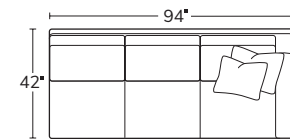

Number of 19" and 22" pillows represented in illustrations.
Kidney pillow shown in photo is extra.

SOFA
2301

SHORT SOFA
9301

LEFT SOFA RETURN
23LSR

RIGHT SOFA RETURN
23RSR

LEFT ARM SOFA
23LAS

RIGHT ARM SOFA
23RAS

LEFT ARM
LOVESEAT
23LAL

RIGHT ARM
LOVESEAT
23RAL

SQUARE
CORNER
23SC

ARMLESS SOFA
23AS

ARMLESS
LOVESEAT
23AL

ARMLESS
CHAIR
23AC

CHAIR
3203*

CHAIR
AND A HALF
3204*

OTTOMAN
AND A HALF
232

OTTOMAN
32

WIDE CHAISE
1354

LEFT ARM
CHAISE
23LAZ

RIGHT ARM
CHAISE
23RAZ

LEFT ARM
CORNER CHAISE
23LCZ

RIGHT ARM
CORNER CHAISE
23RCZ

Drawings are not to scale. All dimensions are approximate and subject to change.
*Arm width is 5"