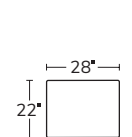

Number of 19" and 22" pillows represented in illustrations.
Kidney pillow shown in photo is extra.

SOFA
2301

SHORT SOFA
9301

LEFT SOFA RETURN
23LSR

RIGHT SOFA RETURN
23RSR

LEFT ARM SOFA
23LAS

RIGHT ARM SOFA
23RAS

LEFT ARM
LOVESEAT
23LAL

RIGHT ARM
LOVESEAT
23RAL

SQUARE
CORNER
23SC

ARMLESS SOFA
23AS

ARMLESS
LOVESEAT
23AL

ARMLESS
CHAIR
23AC

CHAIR
3203*

CHAIR
AND A HALF
3204*

OTTOMAN
AND A HALF
232

OTTOMAN
32

WIDE CHAISE
1354

LEFT ARM
CHAISE
23LAZ

RIGHT ARM
CHAISE
23RAZ

LEFT ARM
CORNER CHAISE
23LCZ

RIGHT ARM
CORNER CHAISE
23RCZ

Drawings are not to scale. All dimensions are approximate and subject to change.
*Arm width is 5"