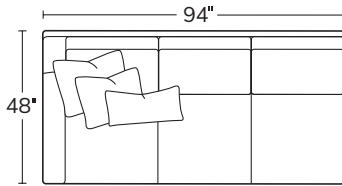

SERIES

CHARLES PLUSH

Destined to be your favorite spot to relax, The Charles Plush combines an ultra deep seat with a cozy high back. It's clean track arms fit any space.

OVERALL D48 H37 | INSIDE D28 | ARM W7 H25 | SEAT H19

Made to order, made to last, right here in the USA.

Number of 22", 24" and 26" x 18" pillows represented in illustrations

SOFA
1351

LEFT SOFA RETURN
13LSR

RIGHT SOFA RETURN
13RSR

LEFT ARM SOFA
13LAS

RIGHT ARM SOFA
13RAS

LEFT ARM LOVESEAT
13LAL

RIGHT ARM LOVESEAT
13RAL

ARMLESS SOFA
13AS

ARMLESS LOVESEAT
13AL

ARMLESS CHAIR
13AC

SQUARE CORNER
13SC

LEFT ARM CHAISE
13LAZ

RIGHT ARM CHAISE
13RAZ

WIDE CHAISE
1354

Drawings are not to scale. All dimensions are approximate and subject to change.

MASSOUDFURNITURE.COM

MASSOUD