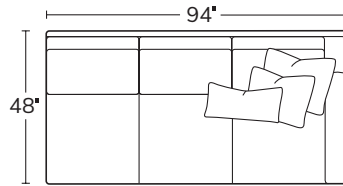

SERIES

CHARLES PLUSH

Destined to be your favorite spot to relax, The Charles Plush combines an ultra deep seat with a cozy high back. It's clean track arms fit any space.

OVERALL D48 H37 | INSIDE D28 | ARM W7 H25 | SEAT H19

Made to order, made to last, right here in the USA.

Number of 22", 24" and 26" x 18" pillows represented in illustrations

SOFA
1351

LEFT SOFA RETURN
13LSR

RIGHT SOFA RETURN
13RSR

LEFT ARM SOFA
13LAS

RIGHT ARM SOFA
13RAS

LEFT ARM LOVESEAT
13LAL

RIGHT ARM LOVESEAT
13RAL

ARMLESS SOFA
13AS

ARMLESS LOVESEAT
13AL

ARMLESS CHAIR
13AC

SQUARE CORNER
13SC

LEFT ARM CHAISE
13LAZ

RIGHT ARM CHAISE
13RAZ

WIDE CHAISE
1354

Drawings are not to scale. All dimensions are approximate and subject to change.

MASSOUDFURNITURE.COM

MASSOUD