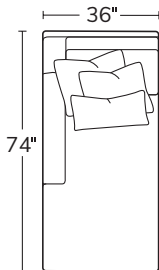

Made to order, made to last, right here in the USA.

Number of 22", 24" and 26" x 18" pillows represented in illustrations

SOFA
1351

LEFT SOFA RETURN
13LSR

RIGHT SOFA RETURN
13RSR

LEFT ARM SOFA
13LAS

RIGHT ARM SOFA
13RAS

LEFT ARM LOVESEAT
13LAL

RIGHT ARM LOVESEAT
13RAL

ARMLESS SOFA
13AS

ARMLESS LOVESEAT
13AL

ARMLESS CHAIR
13AC

SQUARE CORNER
13SC

LEFT ARM CHAISE
13LAZ

RIGHT ARM CHAISE
13RAZ

WIDE CHAISE
1354

Drawings are not to scale. All dimensions are approximate and subject to change.

MASSOUDFURNITURE.COM

MASSOUD