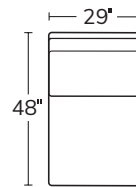

Made to order, made to last, right here in the USA.

Number of 22", 24" and 26" x 18" pillows represented in illustrations

SOFA
1351

LEFT SOFA RETURN
13LSR

RIGHT SOFA RETURN
13RSR

LEFT ARM SOFA
13LAS

RIGHT ARM SOFA
13RAS

LEFT ARM LOVESEAT
13LAL

RIGHT ARM LOVESEAT
13RAL

ARMLESS SOFA
13AS

ARMLESS LOVESEAT
13AL

ARMLESS CHAIR
13AC

SQUARE CORNER
13SC

LEFT ARM CHAISE
13LAZ

RIGHT ARM CHAISE
13RAZ

WIDE CHAISE
1354

Drawings are not to scale. All dimensions are approximate and subject to change.

MASSOUDFURNITURE.COM

MASSOUD