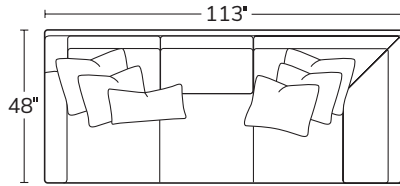

SERIES

CHARLES PLUSH

Destined to be your favorite spot to relax, The Charles Plush combines an ultra deep seat with a cozy high back. It's clean track arms fit any space.

OVERALL D48 H37 | INSIDE D28 | ARM W7 H25 | SEAT H19

Made to order, made to last, right here in the USA.

Number of 22", 24" and 26" x 18" pillows represented in illustrations

SOFA
1351

LEFT SOFA RETURN
13LSR

RIGHT SOFA RETURN
13RSR

LEFT ARM SOFA
13LAS

RIGHT ARM SOFA
13RAS