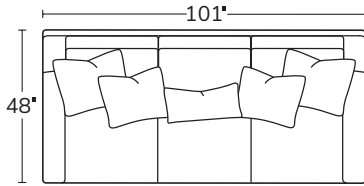

SERIES

CHARLES PLUSH

Destined to be your favorite spot to relax, The Charles Plush combines an ultra deep seat with a cozy high back. It's clean track arms fit any space.

OVERALL D48 H37 | INSIDE D28 | ARM W7 H25 | SEAT H19

Made to order, made to last, right here in the USA.

Number of 22", 24" and 26" x 18" pillows represented in illustrations

SOFA
1351

LEFT SOFA RETURN
13LSR

RIGHT SOFA RETURN
13RSR

LEFT ARM SOFA
13LAS

RIGHT ARM SOFA
13RAS