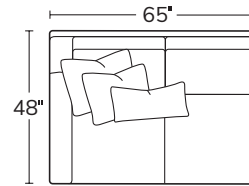

SERIES

CHARLES PLUSH

Destined to be your favorite spot to relax, The Charles Plush combines an ultra deep seat with a cozy high back. It's clean track arms fit any space.

OVERALL D48 H37 | INSIDE D28 | ARM W7 H25 | SEAT H19

Made to order, made to last, right here in the USA.

Number of 22", 24" and 26" x 18" pillows represented in illustrations

SOFA
1351

LEFT SOFA RETURN
13LSR

RIGHT SOFA RETURN
13RSR

LEFT ARM SOFA
13LAS

RIGHT ARM SOFA
13RAS

LEFT ARM LOVESEAT
13LAL

RIGHT ARM LOVESEAT
13RAL

ARMLESS SOFA
13AS

ARMLESS LOVESEAT
13AL

ARMLESS CHAIR
13AC

SQUARE CORNER
13SC

LEFT ARM CHAISE
13LAZ

RIGHT ARM CHAISE
13RAZ

WIDE CHAISE
1354

Drawings are not to scale. All dimensions are approximate and subject to change.

MASSOUDFURNITURE.COM

MASSOUD