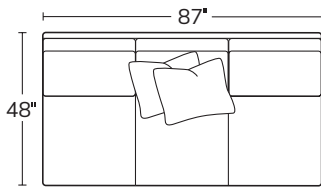

SERIES

CHARLES PLUSH

Destined to be your favorite spot to relax, The Charles Plush combines an ultra deep seat with a cozy high back. It's clean track arms fit any space.

OVERALL D48 H37 | INSIDE D28 | ARM W7 H25 | SEAT H19

Made to order, made to last, right here in the USA.

Number of 22", 24" and 26" x 18" pillows represented in illustrations

SOFA
1351

LEFT SOFA RETURN
13LSR

RIGHT SOFA RETURN
13RSR

LEFT ARM SOFA
13LAS

RIGHT ARM SOFA
13RAS

LEFT ARM LOVESEAT
13LAL

RIGHT ARM LOVESEAT
13RAL

ARMLESS SOFA
13AS

ARMLESS LOVESEAT
13AL

ARMLESS CHAIR
13AC

SQUARE CORNER
13SC

LEFT ARM CHAISE
13LAZ

RIGHT ARM CHAISE
13RAZ

WIDE CHAISE
1354

Drawings are not to scale. All dimensions are approximate and subject to change.

MASSOUDFURNITURE.COM

MASSOUD