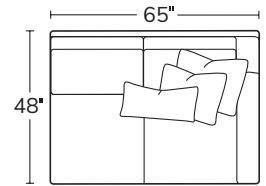

SERIES

CHARLES PLUSH

Destined to be your favorite spot to relax, The Charles Plush combines an ultra deep seat with a cozy high back. It's clean track arms fit any space.

OVERALL D48 H37 | INSIDE D28 | ARM W7 H25 | SEAT H19

Made to order, made to last, right here in the USA.

Number of 22", 24" and 26" x 18" pillows represented in illustrations

SOFA
1351

LEFT SOFA RETURN
13LSR

RIGHT SOFA RETURN
13RSR

LEFT ARM SOFA
13LAS

RIGHT ARM SOFA
13RAS

LEFT ARM LOVESEAT
13LAL

RIGHT ARM LOVESEAT
13RAL

ARMLESS SOFA
13AS

ARMLESS LOVESEAT
13AL

ARMLESS CHAIR
13AC

SQUARE CORNER
13SC

LEFT ARM CHAISE
13LAZ

RIGHT ARM CHAISE
13RAZ

WIDE CHAISE
1354

Drawings are not to scale. All dimensions are approximate and subject to change.

MASSOUDFURNITURE.COM

MASSOUD