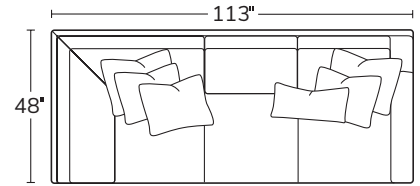

SERIES

CHARLES PLUSH

Destined to be your favorite spot to relax, The Charles Plush combines an ultra deep seat with a cozy high back. It's clean track arms fit any space.

OVERALL D48 H37 | INSIDE D28 | ARM W7 H25 | SEAT H19

Made to order, made to last, right here in the USA.

Number of 22", 24" and 26" x 18" pillows represented in illustrations

SOFA
1351

LEFT SOFA RETURN
13LSR

RIGHT SOFA RETURN
13RSR

LEFT ARM SOFA
13LAS

RIGHT ARM SOFA
13RAS

LEFT ARM LOVESEAT
13LAL

RIGHT ARM LOVESEAT
13RAL

ARMLESS SOFA
13AS

ARMLESS LOVESEAT
13AL

ARMLESS CHAIR
13AC

SQUARE CORNER
13SC

LEFT ARM CHAISE
13LAZ

RIGHT ARM CHAISE
13RAZ

WIDE CHAISE
1354

Drawings are not to scale. All dimensions are approximate and subject to change.

MASSOUDFURNITURE.COM

MASSOUD