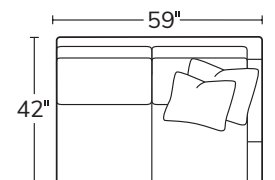

OVERALL D42 H40 | INSIDE D22 | ARM W3 H26 | SEAT H20

Number of 19" and 22" pillows represented in illustrations

SOFA
1751

SHORT SOFA
1755

CHAIR
1753

SWIVEL CHAIR
1953

OTTOMAN
638

LEFT ARM SOFA RETURN
51LSR

RIGHT ARM SOFA RETURN
51RSR

SQUARE CORNER
51SC

LEFT ARM CHAISE
51LAZ

RIGHT ARM CHAISE
51RAZ

ARMLESS SOFA
51AS

ARMLESS LOVESEAT
51AL

ARMLESS CHAIR
51AC

LEFT ARM SOFA
51LAS

RIGHT ARM SOFA
51RAS

LEFT ARM LOVESEAT
51LAL

RIGHT ARM LOVESEAT
51RAL

Drawings are not to scale. All dimensions are approximate and subject to change.

MASSOUDFURNITURE.COM

MASSOUD