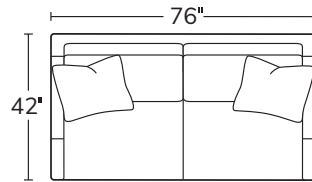

OVERALL D42 H40 | INSIDE D22 | ARM W3 H26 | SEAT H20

Number of 19" and 22" pillows represented in illustrations

SOFA
1751

SHORT SOFA
1755

CHAIR
1753

SWIVEL CHAIR
1953

OTTOMAN
638

LEFT ARM SOFA RETURN
51LSR

RIGHT ARM SOFA
51RAS

LEFT ARM LOVESEAT
51LAL

RIGHT ARM LOVESEAT
51RAL

Drawings are not to scale. All dimensions are approximate and subject to change.

MASSOUDFURNITURE.COM

MASSOUD