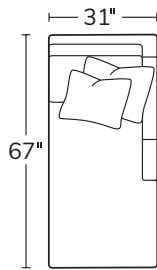

OVERALL D42 H40 | INSIDE D22 | ARM W3 H26 | SEAT H20

Number of 19" and 22" pillows represented in illustrations

SOFA
1751

SHORT SOFA
1755

CHAIR
1753

SWIVEL CHAIR
1953

OTTOMAN
638

LEFT ARM SOFA RETURN
51LSR

RIGHT ARM SOFA RETURN
51RSR

SQUARE CORNER
51SC

LEFT ARM CHAISE
51LAZ

RIGHT ARM CHAISE
51RAZ

ARMLESS SOFA
51AS

ARMLESS LOVESEAT
51AL

ARMLESS CHAIR
51AC

LEFT ARM SOFA
51LAS

RIGHT ARM SOFA
51RAS

LEFT ARM LOVESEAT
51LAL

RIGHT ARM LOVESEAT
51RAL

Drawings are not to scale. All dimensions are approximate and subject to change.

MASSOUDFURNITURE.COM

MASSOUD