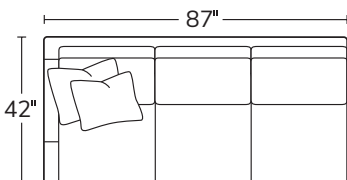

OVERALL D42 H40 | INSIDE D22 | ARM W3 H26 | SEAT H20

Number of 19" and 22" pillows represented in illustrations

SOFA
1751

SHORT SOFA
1755

CHAIR
1753

SWIVEL CHAIR
1953

OTTOMAN
638

LEFT ARM SOFA RETURN
51LSR

RIGHT ARM SOFA RETURN
51RSR

SQUARE CORNER
51SC

LEFT ARM CHAISE
51LAZ

RIGHT ARM CHAISE
51RAZ

ARMLESS SOFA
51AS

ARMLESS LOVESEAT
51AL

ARMLESS CHAIR
51AC

LEFT ARM SOFA
51LAS

RIGHT ARM SOFA
51RAS

LEFT ARM LOVESEAT
51LAL

RIGHT ARM LOVESEAT
51RAL

Drawings are not to scale. All dimensions are approximate and subject to change.

MASSOUDFURNITURE.COM

MASSOUD