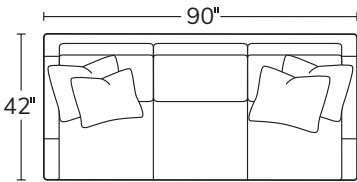

OVERALL D42 H40 | INSIDE D22 | ARM W3 H26 | SEAT H20

Number of 19" and 22" pillows represented in illustrations

SOFA
1751

SHORT SOFA
1755

CHAIR
1753

SWIVEL CHAIR
1953

OTTOMAN
638

LEFT ARM SOFA RETURN
51LSR