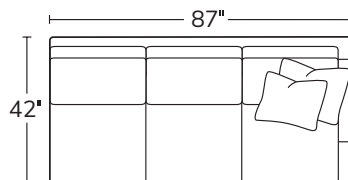

OVERALL D42 H40 | INSIDE D22 | ARM W3 H26 | SEAT H20

Number of 19" and 22" pillows represented in illustrations

SOFA
1751

SHORT SOFA
1755

CHAIR
1753

SWIVEL CHAIR
1953

OTTOMAN
638

LEFT ARM SOFA RETURN
51LSR

RIGHT ARM SOFA RETURN
51RSR

SQUARE CORNER
51SC

LEFT ARM CHAISE
51LAZ

RIGHT ARM CHAISE
51RAZ

ARMLESS SOFA
51AS

ARMLESS LOVESEAT
51AL

ARMLESS CHAIR
51AC

LEFT ARM SOFA
51LAS

RIGHT ARM SOFA
51RAS

LEFT ARM LOVESEAT
51LAL

RIGHT ARM LOVESEAT
51RAL

Drawings are not to scale. All dimensions are approximate and subject to change.

MASSOUDFURNITURE.COM

MASSOUD