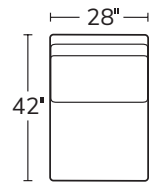

OVERALL D42 H40 | INSIDE D22 | ARM W3 H26 | SEAT H20

Number of 19" and 22" pillows represented in illustrations

SOFA
1751

SHORT SOFA
1755

CHAIR
1753

SWIVEL CHAIR
1953

OTTOMAN
638

LEFT ARM SOFA RETURN
51LSR

RIGHT ARM SOFA RETURN
51RSR

SQUARE CORNER
51SC

LEFT ARM CHAISE
51LAZ

RIGHT ARM CHAISE
51RAZ

ARMLESS SOFA
51AS

ARMLESS LOVESEAT
51AL

ARMLESS CHAIR
51AC

LEFT ARM SOFA
51LAS

RIGHT ARM SOFA
51RAS

LEFT ARM LOVESEAT
51LAL

RIGHT ARM LOVESEAT
51RAL

Drawings are not to scale. All dimensions are approximate and subject to change.

MASSOUDFURNITURE.COM

MASSOUD