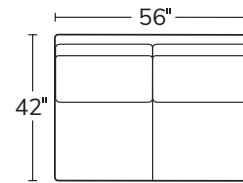

OVERALL D42 H40 | INSIDE D22 | ARM W3 H26 | SEAT H20

Number of 19" and 22" pillows represented in illustrations

SOFA
1751

SHORT SOFA
1755

CHAIR
1753

SWIVEL CHAIR
1953

OTTOMAN
638

LEFT ARM SOFA RETURN
51LSR

RIGHT ARM SOFA RETURN
51RSR

SQUARE CORNER
51SC

LEFT ARM CHAISE
51LAZ

RIGHT ARM CHAISE
51RAZ

ARMLESS SOFA
51AS

ARMLESS LOVESEAT
51AL

ARMLESS CHAIR
51AC

LEFT ARM SOFA
51LAS

RIGHT ARM SOFA
51RAS

LEFT ARM LOVESEAT
51LAL

RIGHT ARM LOVESEAT
51RAL

Drawings are not to scale. All dimensions are approximate and subject to change.

MASSOUDFURNITURE.COM

MASSOUD