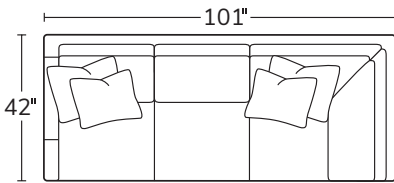

OVERALL D42 H40 | INSIDE D22 | ARM W3 H26 | SEAT H20

Number of 19" and 22" pillows represented in illustrations

SOFA
1751

SHORT SOFA
1755

CHAIR
1753

SWIVEL CHAIR
1953

OTTOMAN
638

LEFT ARM SOFA RETURN
51LSR