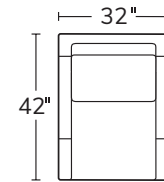

OVERALL D42 H40 | INSIDE D22 | ARM W3 H26 | SEAT H20

Number of 19" and 22" pillows represented in illustrations

SOFA
1751

SHORT SOFA
1755

CHAIR
1753

SWIVEL CHAIR
1953

OTTOMAN
638

LEFT ARM SOFA RETURN
51LSR

RIGHT ARM SOFA
51RAS

LEFT ARM LOVESEAT
51LAL

RIGHT ARM LOVESEAT
51RAL

Drawings are not to scale. All dimensions are approximate and subject to change.

MASSOUDFURNITURE.COM

MASSOUD