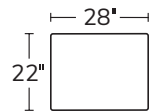

OVERALL D42 H40 | INSIDE D22 | ARM W3 H26 | SEAT H20

Number of 19" and 22" pillows represented in illustrations

SOFA
1751

SHORT SOFA
1755

CHAIR
1753

SWIVEL CHAIR
1953

OTTOMAN
638

LEFT ARM SOFA RETURN
51LSR