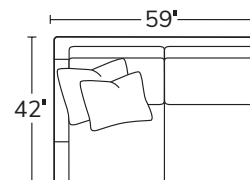

OVERALL D42 H40 | INSIDE D22 | ARM W3 H26 | SEAT H20

Number of 19" and 22" pillows represented in illustrations

SOFA
1751

SHORT SOFA
1755

CHAIR
1753

SWIVEL CHAIR
1953

OTTOMAN
638

LEFT ARM SOFA RETURN
51LSR

RIGHT ARM SOFA RETURN
51RSR

SQUARE CORNER
51SC

LEFT ARM CHAISE
51LAZ

RIGHT ARM CHAISE
51RAZ

ARMLESS SOFA
51AS

ARMLESS LOVESEAT
51AL

ARMLESS CHAIR
51AC

LEFT ARM SOFA
51LAS

RIGHT ARM SOFA
51RAS

LEFT ARM LOVESEAT
51LAL

RIGHT ARM LOVESEAT
51RAL

Drawings are not to scale. All dimensions are approximate and subject to change.

MASSOUDFURNITURE.COM

MASSOUD