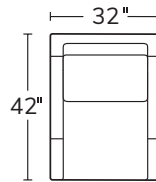

OVERALL D42 H40 | INSIDE D22 | ARM W3 H26 | SEAT H20

Number of 19" and 22" pillows represented in illustrations

SOFA
1751

SHORT SOFA
1755

CHAIR
1753

SWIVEL CHAIR
1953

OTTOMAN
638

LEFT ARM SOFA RETURN
51LSR

RIGHT ARM SOFA
51RAS

LEFT ARM LOVESEAT
51LAL

RIGHT ARM LOVESEAT
51RAL

Drawings are not to scale. All dimensions are approximate and subject to change.

MASSOUDFURNITURE.COM

MASSOUD