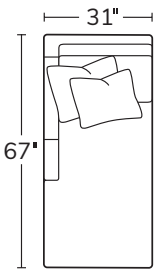

OVERALL D42 H40 | INSIDE D22 | ARM W3 H26 | SEAT H20

Number of 19" and 22" pillows represented in illustrations

SOFA
1751

SHORT SOFA
1755

CHAIR
1753

SWIVEL CHAIR
1953

OTTOMAN
638

LEFT ARM SOFA RETURN
51LSR

RIGHT ARM SOFA RETURN
51RSR

SQUARE CORNER
51SC

LEFT ARM CHAISE
51LAZ

RIGHT ARM CHAISE
51RAZ

ARMLESS SOFA
51AS

ARMLESS LOVESEAT
51AL

ARMLESS CHAIR
51AC

LEFT ARM SOFA
51LAS

RIGHT ARM SOFA
51RAS

LEFT ARM LOVESEAT
51LAL

RIGHT ARM LOVESEAT
51RAL

Drawings are not to scale. All dimensions are approximate and subject to change.

MASSOUDFURNITURE.COM

MASSOUD