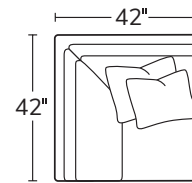

SQUARE CORNER
51SC