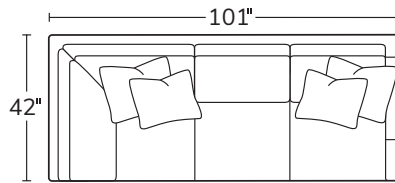

OVERALL D42 H40 | INSIDE D22 | ARM W3 H26 | SEAT H20

Number of 19" and 22" pillows represented in illustrations

SOFA
1751

SHORT SOFA
1755

CHAIR
1753

SWIVEL CHAIR
1953

OTTOMAN
638

LEFT ARM SOFA RETURN
51LSR