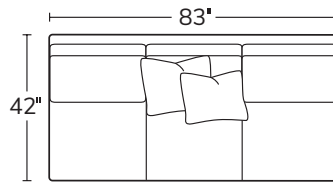

OVERALL D42 H40 | INSIDE D22 | ARM W3 H26 | SEAT H20

Number of 19" and 22" pillows represented in illustrations

SOFA
1751

SHORT SOFA
1755

CHAIR
1753

SWIVEL CHAIR
1953

OTTOMAN
638

LEFT ARM SOFA RETURN
51LSR

RIGHT ARM SOFA RETURN
51RSR

SQUARE CORNER
51SC

LEFT ARM CHAISE
51LAZ

RIGHT ARM CHAISE
51RAZ

ARMLESS SOFA
51AS

ARMLESS LOVESEAT
51AL

ARMLESS CHAIR
51AC

LEFT ARM SOFA
51LAS

RIGHT ARM SOFA
51RAS

LEFT ARM LOVESEAT
51LAL

RIGHT ARM LOVESEAT
51RAL

Drawings are not to scale. All dimensions are approximate and subject to change.

MASSOUDFURNITURE.COM

MASSOUD